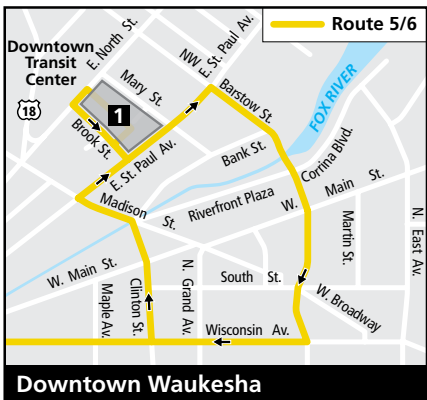

# ROUTE 5 Prairie

Effective September 3, 2019

## Route 5/6 Weekend Service

## Route 5 Monday through Friday

**Route 5 and 6**  
combine to operate as one route on Weekends.

Key	
	Route 5 - Local service
	Route 5 - Limited service
	Route 5 & 6 - Local service
	Route 5 & 6 - Limited service
	Buses travel in direction of arrow
	Timing Point
	School
	Point of Interest
	Park
	Shopping Center

Operates from Bay D at the Downtown Transit Center