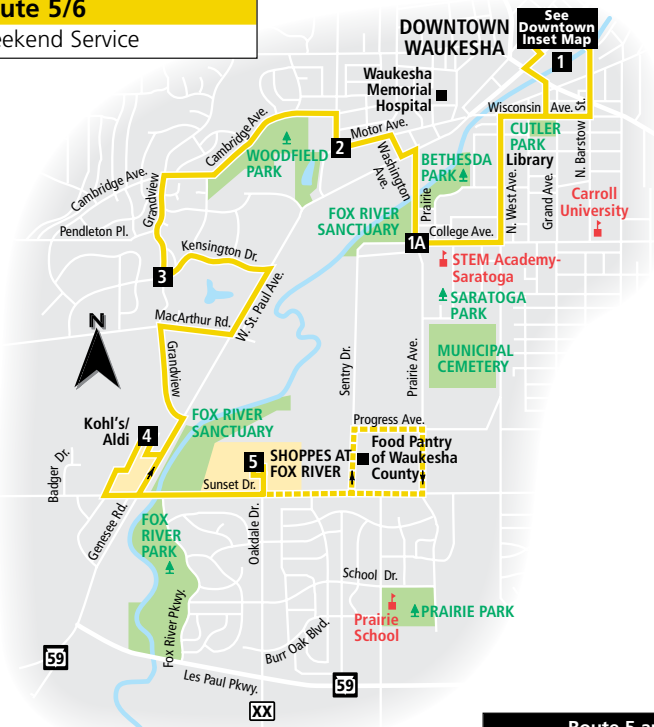

## Route 5 Monday through Friday

**Route 5 and 6**  
combine to operate as one route on Weekends.

Key	
	Route 5 - Local service
	Route 5 - Limited service
	Route 5 & 6 - Local service
	Route 5 & 6 - Limited service
	Buses travel in direction of arrow
	Timing Point
	School
	Point of Interest
	Park
	Shopping Center

Operates from Bay D at the Downtown Transit Center

## 5/6 Downtown to Shoppes at Fox River

Downtown Transit Center	College & Prairie	Moreland & Motor	Grandview & Kensington	Kohl's Aldi	Shoppes at Fox River
1	1A	2	3	4	5
<b>SUNDAYS</b>					
9:50	9:57	10:01	10:05	<b>P10:11</b>	10:24
10:50	10:57	11:01	11:05	<b>P11:11</b>	11:24
11:50	11:57	<b>12:01</b>	<b>12:05</b>	<b>P12:11</b>	<b>12:24</b>
<b>12:50</b>	<b>12:57</b>	<b>1:01</b>	<b>1:05</b>	<b>1:11</b>	<b>1:17</b>
<b>1:50</b>	<b>1:57</b>	<b>2:01</b>	<b>2:05</b>	<b>P2:11</b>	<b>2:24</b>
<b>2:50</b>	<b>2:57</b>	<b>3:01</b>	<b>3:05</b>	<b>P3:11</b>	<b>3:24</b>
<b>3:50</b>	<b>3:57</b>	<b>4:01</b>	<b>4:05</b>	<b>P4:11</b>	<b>4:24</b>
<b>4:50</b>	<b>4:57</b>	<b>5:01</b>	<b>5:05</b>	<b>5:11</b>	<b>5:17</b>

**P** Operates to Sentry, Progress, Prairie, and Sunset prior to the Shoppes at Fox River