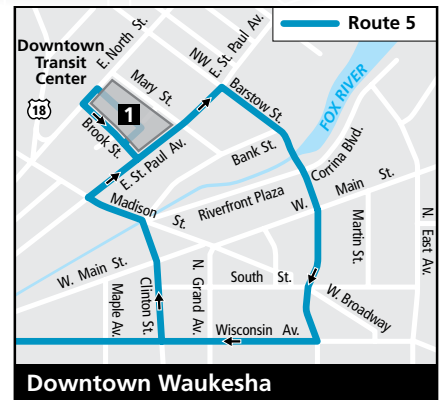

# ROUTE 5 Prairie

Effective September 3, 2019

## Route 5/6 Weekend Service

## Route 5 Monday through Friday

**Route 5 and 6**  
combine to operate as one route on Weekends.

Key	
	Route 5 - Local service
	Route 5 - Limited service
	Route 5 & 6 - Local service
	Route 5 & 6 - Limited service
	Buses travel in direction of arrow
	Timing Point
	School
	Point of Interest
	Park
	Shopping Center

Operates from Bay D at the Downtown Transit Center