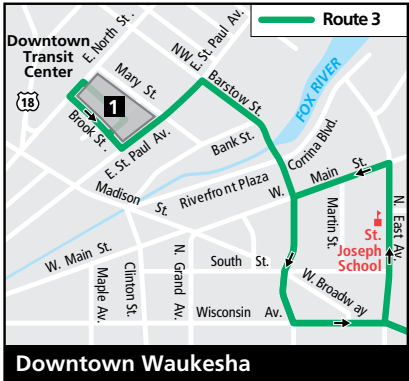

ROUTE 3 Hartwell

Effective September 3, 2019

At the Downtown Transit Center, all weekday trips come from or go to Route 7.

Route 3 Monday through Friday

Route 3/15 Saturday

Route 3 and 15
combine to operate as one route on Saturdays.

Key	
	Route 3 - Local service
	Route 3/15 - Local service
	Buses travel in direction of arrow
	Timing Point
	School
	Point of Interest
	Park

3

Downtown to Big Bend & Sunset to Downtown

Downtown Transit Center	Hartwell College	Big Bend & Sunset	Big Bend & Sunset	Hartwell College	Downtown Transit Center
1	2	3	3	2	1
MONDAY THROUGH FRIDAY					
-:-	-:-	6:09	6:09	6:18	6:25
7:05	7:11	7:16	7:19	7:28	7:35
7:40	7:46	7:51	7:54	8:03	8:10
8:15	8:21	8:26	8:29	8:38	8:45
9:20	9:26	9:31	9:31	9:40	9:47
10:20	10:26	10:31	10:31	10:40	10:47
11:20	11:26	11:31	11:31	11:40	11:47
12:20	12:26	12:31	12:31	12:40	12:47
1:20	1:26	1:31	1:31	1:40	1:47
2:25	2:31	2:36	2:39	2:48	2:55
3:35	3:41	3:46	3:49	3:58	4:05
4:10	4:16	4:21	4:24	4:33	4:40
4:45	4:51	4:56	4:56	5:05	5:12
5:45	5:51	5:56	5:56	6:05	6:12
6:45	6:51	6:56	6:56	7:05	7:12

3/15 Outbound from Downtown Waukesha

Downtown Transit Center	Perkins & Lincoln	Fleetfoot & Chippewa	Meijer	Big Bend & Sunset
1	2	3	4	5
SATURDAYS				
8:50	9:00	9:08	9:12	9:15
9:50	10:00	10:08	10:12	10:15
10:50	11:00	11:08	11:12	11:15
11:50	12:00	12:08	12:12	12:15
12:50	1:00	1:08	1:12	1:15
1:50	2:00	2:08	2:12	2:15
2:50	3:00	3:08	3:12	3:15
3:50	4:00	4:08	4:12	4:15
4:50	5:00	5:08	5:12	5:15
5:50	6:00	6:08	6:12	6:15
6:50	7:00	7:08	7:12	7:15

3/15 Inbound to Downtown Waukesha

Big Bend & Sunset	Meijer	Fleetfoot & Chippewa	Perkins & Lincoln	Downtown Transit Center
5	4	3	2	1
SATURDAYS				
8:15	8:20	8:24	8:34	8:45
9:15	9:20	9:24	9:34	9:45
10:15	10:20	10:24	10:34	10:45
11:15	11:20	11:24	11:34	11:45
12:15	12:20	12:24	12:34	12:45
1:15	1:20	1:24	1:34	1:45
2:15	2:20	2:24	2:34	2:45
3:15	3:20	3:24	3:34	3:45
4:15	4:20	4:24	4:34	4:45
5:15	5:20	5:24	5:34	5:45
6:15	6:20	6:24	6:34	6:45