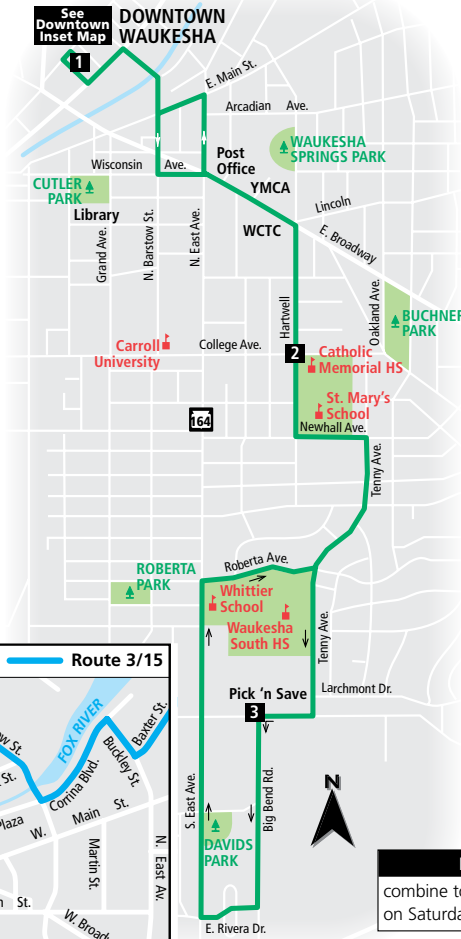

ROUTE 3 Hartwell

Effective September 3, 2019

At the Downtown Transit Center, all weekday trips come from or go to Route 7.

Route 3 Monday through Friday

Route 3/15 Saturday

Route 3 and 15
combine to operate as one route on Saturdays.

Key	
	Route 3 - Local service
	Route 3/15 - Local service
	Buses travel in direction of arrow
	Timing Point
	School
	Point of Interest
	Park

3

Downtown to Big Bend & Sunset to Downtown

Downtown Transit Center	Hartwell College	Big Bend & Sunset	Big Bend & Sunset	Hartwell College	Downtown Transit Center
1	2	3	3	2	1
MONDAY THROUGH FRIDAY					
-:-	-:-	6:09	6:09	6:18	6:25
7:05	7:11	7:16	7:19	7:28	7:35
7:40	7:46	7:51	7:54	8:03	8:10
8:15	8:21	8:26	8:29	8:38	8:45
9:20	9:26	9:31	9:31	9:40	9:47
10:20	10:26	10:31	10:31	10:40	10:47
11:20	11:26	11:31	11:31	11:40	11:47
12:20	12:26	12:31	12:31	12:40	12:47
1:20	1:26	1:31	1:31	1:40	1:47
2:25	2:31	2:36	2:39	2:48	2:55
3:35	3:41	3:46	3:49	3:58	4:05
4:10	4:16	4:21	4:24	4:33	4:40
4:45	4:51	4:56	4:56	5:05	5:12
5:45	5:51	5:56	5:56	6:05	6:12
6:45	6:51	6:56	6:56	7:05	7:12

3/15 Outbound from Downtown Waukesha

Downtown Transit Center	Perkins & Lincoln	Fleetfoot & Chippewa	Meijer	Big Bend & Sunset
1	2	3	4	5
SATURDAYS				
8:50	9:00	9:08	9:12	9:15
9:50	10:00	10:08	10:12	10:15
10:50	11:00	11:08	11:12	11:15
11:50	12:00	12:08	12:12	12:15
12:50	1:00	1:08	1:12	1:15
1:50	2:00	2:08	2:12	2:15
2:50	3:00	3:08	3:12	3:15
3:50	4:00	4:08	4:12	4:15
4:50	5:00	5:08	5:12	5:15
5:50	6:00	6:08	6:12	6:15
6:50	7:00	7:08	7:12	7:15

3/15 Inbound to Downtown Waukesha

Big Bend & Sunset	Meijer	Fleetfoot & Chippewa	Perkins & Lincoln	Downtown Transit Center
5	4	3	2	1
SATURDAYS				
8:15	8:20	8:24	8:34	8:45
9:15	9:20	9:24	9:34	9:45
10:15	10:20	10:24	10:34	10:45
11:15	11:20	11:24	11:34	11:45
12:15	12:20	12:24	12:34	12:45
1:15	1:20	1:24	1:34	1:45
2:15	2:20	2:24	2:34	2:45
3:15	3:20	3:24	3:34	3:45
4:15	4:20	4:24	4:34	4:45
5:15	5:20	5:24	5:34	5:45
6:15	6:20	6:24	6:34	6:45