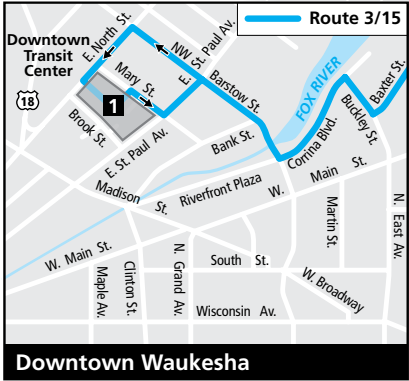

ROUTE 3 Hartwell

Effective September 3, 2019

At the Downtown Transit Center, all weekday trips come from or go to Route 7.

Route 3 Monday through Friday

Route 3/15 Saturday

Route 3 and 15
combine to operate as one route on Saturdays.

Key	
	Route 3 - Local service
	Route 3/15 - Local service
	Buses travel in direction of arrow
	Timing Point
	School
	Point of Interest
	Park

3

Downtown to Big Bend & Sunset to Downtown

Downtown Transit Center	Hartwell College	Big Bend & Sunset	Big Bend & Sunset	Hartwell College	Downtown Transit Center
1	2	3	3	2	1
MONDAY THROUGH FRIDAY					
-:-	-:-	6:09	6:09	6:18	6:25
7:05	7:11	7:16	7:19	7:28	7:35
7:40	7:46	7:51	7:54	8:03	8:10
8:15	8:21	8:26	8:29	8:38	8:45
9:20	9:26	9:31	9:31	9:40	9:47
10:20	10:26	10:31	10:31	10:40	10:47
11:20	11:26	11:31	11:31	11:40	11:47
12:20	12:26	12:31	12:31	12:40	12:47
1:20	1:26	1:31	1:31	1:40	1:47
2:25	2:31	2:36	2:39	2:48	2:55
3:35	3:41	3:46	3:49	3:58	4:05
4:10	4:16	4:21	4:24	4:33	4:40
4:45	4:51	4:56	4:56	5:05	5:12
5:45	5:51	5:56	5:56	6:05	6:12
6:45	6:51	6:56	6:56	7:05	7:12

3/15 Outbound from Downtown Waukesha

Downtown Transit Center	Perkins & Lincoln	Fleetfoot & Chippewa	Meijer	Big Bend & Sunset
1	2	3	4	5
SATURDAYS				
8:50	9:00	9:08	9:12	9:15
9:50	10:00	10:08	10:12	10:15
10:50	11:00	11:08	11:12	11:15
11:50	12:00	12:08	12:12	12:15
12:50	1:00	1:08	1:12	1:15
1:50	2:00	2:08	2:12	2:15
2:50	3:00	3:08	3:12	3:15
3:50	4:00	4:08	4:12	4:15
4:50	5:00	5:08	5:12	5:15
5:50	6:00	6:08	6:12	6:15
6:50	7:00	7:08	7:12	7:15

3/15 Inbound to Downtown Waukesha

Big Bend & Sunset	Meijer	Fleetfoot & Chippewa	Perkins & Lincoln	Downtown Transit Center
5	4	3	2	1
SATURDAYS				
8:15	8:20	8:24	8:34	8:45
9:15	9:20	9:24	9:34	9:45
10:15	10:20	10:24	10:34	10:45
11:15	11:20	11:24	11:34	11:45
12:15	12:20	12:24	12:34	12:45
1:15	1:20	1:24	1:34	1:45
2:15	2:20	2:24	2:34	2:45
3:15	3:20	3:24	3:34	3:45
4:15	4:20	4:24	4:34	4:45
5:15	5:20	5:24	5:34	5:45
6:15	6:20	6:24	6:34	6:45