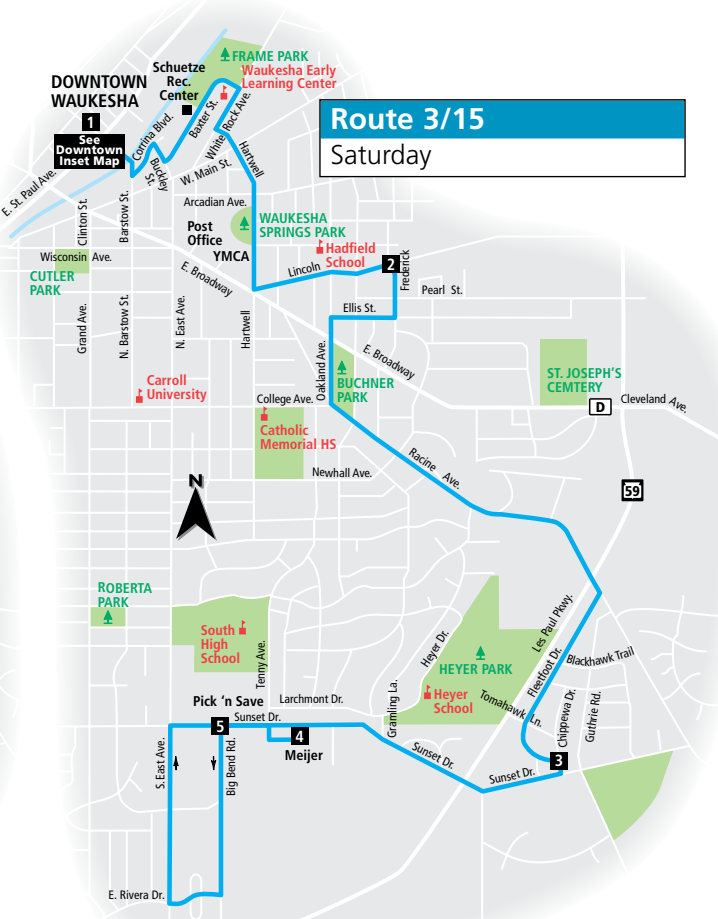

ROUTE 15 Racine Avenue

Effective September 3, 2019

Route 3 and 15
combine to operate as one route on Saturdays.

Key	
	Route 15 - Local service
	Route 15 - Limited service
	Route 3/15 - Local service
	Buses travel in direction of arrow
	Timing Point
	School
	Point of Interest
	Park

Operates from Bay I at the Downtown Transit Center

15 Outbound from Downtown Waukesha

Downtown Transit Center	Perkins & Lincoln	Fleetfoot & Chippewa	Meijer	South High	Tenny & Sunset
1	2	3	4	5	6
MONDAY THROUGH FRIDAY					
6:30	6:40	6:48	6:52	6:58	6:59
7:40	7:50	7:58	8:02	8:08	8:09
8:50	9:00	9:08	9:12	-:-	-:-
9:50	10:00	10:08	10:12	-:-	-:-
10:50	11:00	11:08	11:12	-:-	-:-
11:50	12:00	12:08	12:12	-:-	-:-
12:50	1:00	1:08	1:12	-:-	-:-
1:50	2:00	2:08	2:12	2:18	2:19
-:-	-:-	-:-	-:-	S3:09	S3:11
3:00	3:10	3:18	3:22	3:28	3:29
4:10	4:20	4:28	4:32	4:38	4:39
5:15	5:25	5:33	5:37	-:-	-:-
6:15	6:25	6:33	6:37	-:-	-:-

Downtown Transit Center	Perkins & Lincoln	Fleetfoot & Chippewa	Meijer	Big Bend & Sunset
1	2	3	4	5
SATURDAYS				
8:50	9:00	9:08	9:12	9:15
9:50	10:00	10:08	10:12	10:15
10:50	11:00	11:08	11:12	11:15
11:50	12:00	12:08	12:12	12:15
12:50	1:00	1:08	1:12	1:15
1:50	2:00	2:08	2:12	2:15
2:50	3:00	3:08	3:12	3:15
3:50	4:00	4:08	4:12	4:15
4:50	5:00	5:08	5:12	5:15
5:50	6:00	6:08	6:12	6:15
6:50	7:00	7:08	7:12	7:15

3/15 Inbound to Downtown Waukesha

Big Bend & Sunset	Meijer	Fleetfoot & Chippewa	Perkins & Lincoln	Downtown Transit Center
5	4	3	2	1
SATURDAYS				
8:15	8:20	8:24	8:34	8:45
9:15	9:20	9:24	9:34	9:45
10:15	10:20	10:24	10:34	10:45
11:15	11:20	11:24	11:34	11:45
12:15	12:20	12:24	12:34	12:45
1:15	1:20	1:24	1:34	1:45
2:15	2:20	2:24	2:34	2:45
3:15	3:20	3:24	3:34	3:45
4:15	4:20	4:24	4:34	4:45
5:15	5:20	5:24	5:34	5:45
6:15	6:20	6:24	6:34	6:45