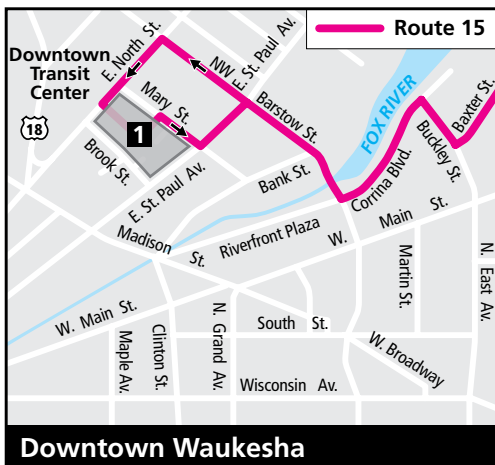

ROUTE 15 Racine Avenue

Effective September 3, 2019

Route 3 and 15
combine to operate as one route on Saturdays.

Key	
	Route 15 - Local service
	Route 15 - Limited service
	Route 3/15 - Local service
	Buses travel in direction of arrow
	Timing Point
	School
	Point of Interest
	Park

Operates from Bay I at the Downtown Transit Center

15 Outbound from Downtown Waukesha

Downtown Transit Center	Perkins & Lincoln	Fleetfoot & Chippewa	Meijer	South High	Tenny & Sunset
1	2	3	4	5	6
MONDAY THROUGH FRIDAY					
6:30	6:40	6:48	6:52	6:58	6:59
7:40	7:50	7:58	8:02	8:08	8:09
8:50	9:00	9:08	9:12	-:-	-:-
9:50	10:00	10:08	10:12	-:-	-:-
10:50	11:00	11:08	11:12	-:-	-:-
11:50	12:00	12:08	12:12	-:-	-:-
12:50	1:00	1:08	1:12	-:-	-:-
1:50	2:00	2:08	2:12	2:18	2:19
-:-	-:-	-:-	-:-	S3:09	S3:11
3:00	3:10	3:18	3:22	3:28	3:29
4:10	4:20	4:28	4:32	4:38	4:39
5:15	5:25	5:33	5:37	-:-	-:-
6:15	6:25	6:33	6:37	-:-	-:-

15 Inbound to Downtown Waukesha

Tenny & Sunset	Meijer	Fleetfoot & Chippewa	Perkins & Lincoln	Downtown Transit Center
6	4	3	2	1
MONDAY THROUGH FRIDAY				
E5:58	-:-	6:05	6:14	6:25
6:59	7:09	7:15	7:24	7:35
8:09	8:19	8:25	8:34	8:45
-:-	9:19	9:25	9:34	9:45
-:-	10:19	10:25	10:34	10:45
-:-	11:19	11:25	11:34	11:45
-:-	12:19	12:25	12:34	12:45
-:-	1:19	1:25	1:34	1:45
2:19	2:29	2:35	2:44	2:55
S3:11	-:-	S3:19	S3:28	S3:39
3:29	3:39	3:45	3:54	4:05
4:39	4:44	4:50	4:59	5:10
-:-	5:44	5:50	5:59	6:10
-:-	6:44	6:50	6:59	7:10

3/15 Inbound to Downtown Waukesha

Big Bend & Sunset	Meijer	Fleetfoot & Chippewa	Perkins & Lincoln	Downtown Transit Center
5	4	3	2	1
SATURDAYS				
8:15	8:20	8:24	8:34	8:45
9:15	9:20	9:24	9:34	9:45
10:15	10:20	10:24	10:34	10:45
11:15	11:20	11:24	11:34	11:45
12:15	12:20	12:24	12:34	12:45
1:15	1:20	1:24	1:34	1:45
2:15	2:20	2:24	2:34	2:45
3:15	3:20	3:24	3:34	3:45
4:15	4:20	4:24	4:34	4:45
5:15	5:20	5:24	5:34	5:45
6:15	6:20	6:24	6:34	6:45