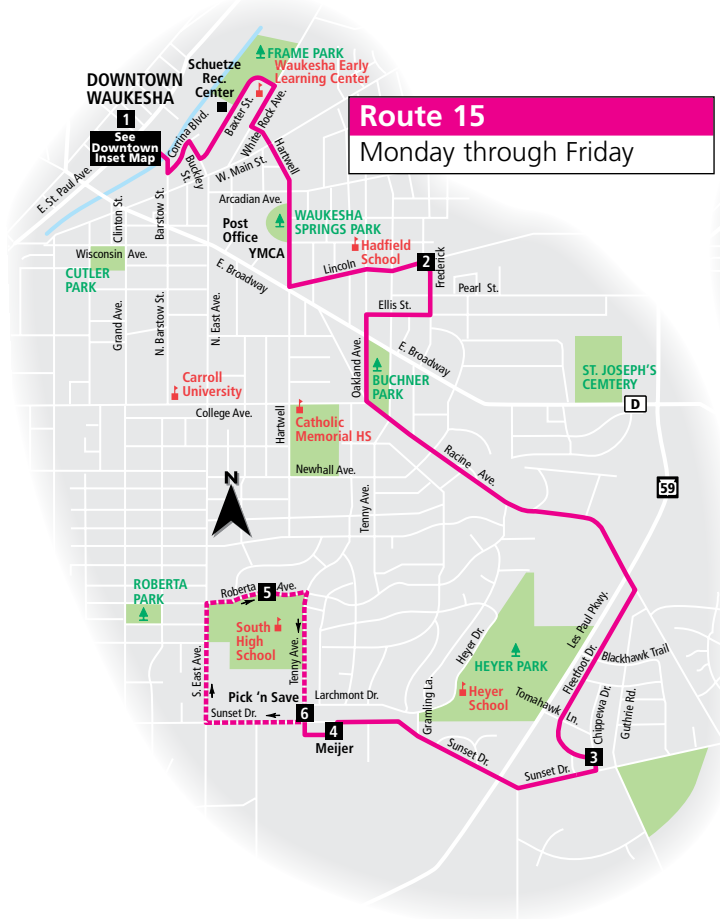

ROUTE 15 Racine Avenue

Effective September 3, 2019

Route 3 and 15
combine to operate as one route on Saturdays.

Key	
	Route 15 - Local service
	Route 15 - Limited service
	Route 3/15 - Local service
	Buses travel in direction of arrow
	Timing Point
	School
	Point of Interest
	Park

Operates from Bay I at the Downtown Transit Center

15 Outbound from Downtown Waukesha

Downtown Transit Center	Perkins & Lincoln	Fleetfoot & Chippewa	Meijer	South High	Tenny & Sunset
1	2	3	4	5	6
MONDAY THROUGH FRIDAY					
6:30	6:40	6:48	6:52	6:58	6:59
7:40	7:50	7:58	8:02	8:08	8:09
8:50	9:00	9:08	9:12	-:-	-:-
9:50	10:00	10:08	10:12	-:-	-:-
10:50	11:00	11:08	11:12	-:-	-:-
11:50	12:00	12:08	12:12	-:-	-:-
12:50	1:00	1:08	1:12	-:-	-:-
1:50	2:00	2:08	2:12	2:18	2:19
-:-	-:-	-:-	-:-	S3:09	S3:11
3:00	3:10	3:18	3:22	3:28	3:29
4:10	4:20	4:28	4:32	4:38	4:39
5:15	5:25	5:33	5:37	-:-	-:-
6:15	6:25	6:33	6:37	-:-	-:-

Downtown Transit Center	Perkins & Lincoln	Fleetfoot & Chippewa	Meijer	Big Bend & Sunset
1	2	3	4	5
SATURDAYS				
8:50	9:00	9:08	9:12	9:15
9:50	10:00	10:08	10:12	10:15
10:50	11:00	11:08	11:12	11:15
11:50	12:00	12:08	12:12	12:15
12:50	1:00	1:08	1:12	1:15
1:50	2:00	2:08	2:12	2:15
2:50	3:00	3:08	3:12	3:15
3:50	4:00	4:08	4:12	4:15
4:50	5:00	5:08	5:12	5:15
5:50	6:00	6:08	6:12	6:15
6:50	7:00	7:08	7:12	7:15

3/15 Inbound to Downtown Waukesha

Big Bend & Sunset	Meijer	Fleetfoot & Chippewa	Perkins & Lincoln	Downtown Transit Center
5	4	3	2	1
SATURDAYS				
8:15	8:20	8:24	8:34	8:45
9:15	9:20	9:24	9:34	9:45
10:15	10:20	10:24	10:34	10:45
11:15	11:20	11:24	11:34	11:45
12:15	12:20	12:24	12:34	12:45
1:15	1:20	1:24	1:34	1:45
2:15	2:20	2:24	2:34	2:45
3:15	3:20	3:24	3:34	3:45
4:15	4:20	4:24	4:34	4:45
5:15	5:20	5:24	5:34	5:45
6:15	6:20	6:24	6:34	6:45