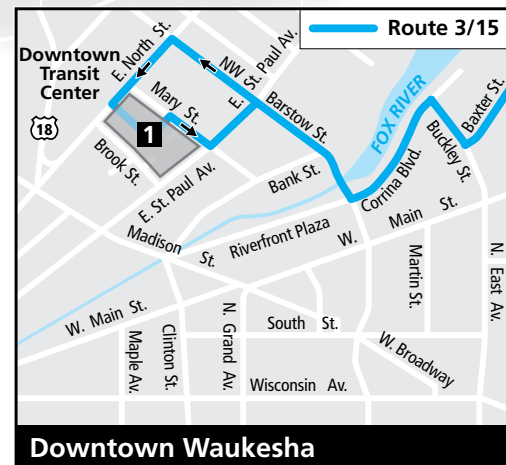

ROUTE 15 Racine Avenue

Effective September 3, 2019

Route 3 and 15
combine to operate as one route on Saturdays.

Key	
	Route 15 - Local service
	Route 15 - Limited service
	Route 3/15 - Local service
	Buses travel in direction of arrow
	Timing Point
	School
	Point of Interest
	Park

Operates from Bay I at the Downtown Transit Center

15 Outbound from Downtown Waukesha

Downtown Transit Center	Perkins & Lincoln	Fleetfoot & Chippewa	Meijer	South High	Tenny & Sunset
1	2	3	4	5	6
MONDAY THROUGH FRIDAY					
6:30	6:40	6:48	6:52	6:58	6:59
7:40	7:50	7:58	8:02	8:08	8:09
8:50	9:00	9:08	9:12	-:-	-:-
9:50	10:00	10:08	10:12	-:-	-:-
10:50	11:00	11:08	11:12	-:-	-:-
11:50	12:00	12:08	12:12	-:-	-:-
12:50	1:00	1:08	1:12	-:-	-:-
1:50	2:00	2:08	2:12	2:18	2:19
-:-	-:-	-:-	-:-	S3:09	S3:11
3:00	3:10	3:18	3:22	3:28	3:29
4:10	4:20	4:28	4:32	4:38	4:39
5:15	5:25	5:33	5:37	-:-	-:-
6:15	6:25	6:33	6:37	-:-	-:-

15 Inbound to Downtown Waukesha

Tenny & Sunset	Meijer	Fleetfoot & Chippewa	Perkins & Lincoln	Downtown Transit Center
6	4	3	2	1
MONDAY THROUGH FRIDAY				
E5:58	-:-	6:05	6:14	6:25
6:59	7:09	7:15	7:24	7:35
8:09	8:19	8:25	8:34	8:45
-:-	9:19	9:25	9:34	9:45
-:-	10:19	10:25	10:34	10:45
-:-	11:19	11:25	11:34	11:45
-:-	12:19	12:25	12:34	12:45
-:-	1:19	1:25	1:34	1:45
2:19	2:29	2:35	2:44	2:55
S3:11	-:-	S3:19	S3:28	S3:39
3:29	3:39	3:45	3:54	4:05
4:39	4:44	4:50	4:59	5:10
-:-	5:44	5:50	5:59	6:10
-:-	6:44	6:50	6:59	7:10

3/15 Inbound to Downtown Waukesha

Big Bend & Sunset	Meijer	Fleetfoot & Chippewa	Perkins & Lincoln	Downtown Transit Center
5	4	3	2	1
SATURDAYS				
8:15	8:20	8:24	8:34	8:45
9:15	9:20	9:24	9:34	9:45
10:15	10:20	10:24	10:34	10:45
11:15	11:20	11:24	11:34	11:45
12:15	12:20	12:24	12:34	12:45
1:15	1:20	1:24	1:34	1:45
2:15	2:20	2:24	2:34	2:45
3:15	3:20	3:24	3:34	3:45
4:15	4:20	4:24	4:34	4:45
5:15	5:20	5:24	5:34	5:45
6:15	6:20	6:24	6:34	6:45