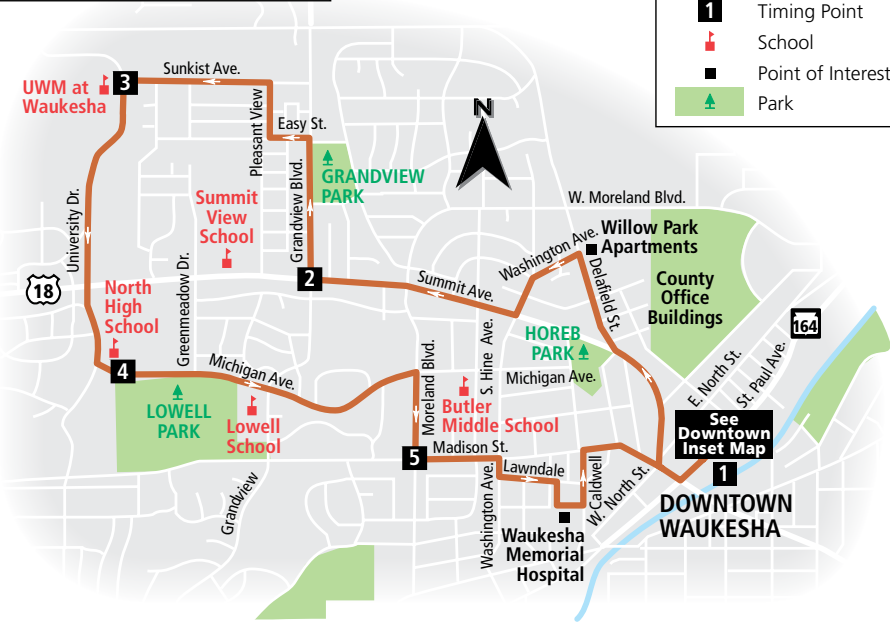

ROUTE
8
Summit

Effective September 3, 2019

At the Downtown Transit Center, all trips come from or go to Route 4

Route 8
Weekday

Key	
	Route 8 - Local service
	Route 8 - Limited service
	7/8 Sunday Service
	Buses travel in direction of arrow
	Timing Point
	School
	Point of Interest
	Park

Route 7/8
Night and Weekend Service

8

Downtown to UWM at Waukesha to Downtown

Downtown Transit Center	Summit & Grandview	UWM at Waukesha (arr)	UWM at Waukesha (dep)	North High School	Summit & Grandview	Downtown Transit Center
1	2	3	3	4	2	1
MONDAY THROUGH FRIDAY						
-:-	5:32	5:36	5:36	5:40	5:43	5:52
5:55	6:02	6:06	6:09	6:13	6:16	6:25
6:30	6:38	6:42	6:42	6:46	6:49	7:00
7:05	7:13	7:17	7:17	7:21	7:24	7:35
7:40	7:48	7:52	7:52	7:56	7:59	8:10
8:15	8:22	8:26	8:29	8:33	8:36	8:45
8:50	8:57	9:01	9:01	9:05	9:08	9:17
9:20	9:27	9:31	9:31	9:35	9:38	9:47
9:50	9:57	10:01	10:01	10:05	10:08	10:17
10:20	10:27	10:31	10:31	10:35	10:38	10:47
10:50	10:57	11:01	11:01	11:05	11:08	11:17
11:20	11:27	11:31	11:31	11:35	11:38	11:47
11:50	11:57	12:01	12:01	12:05	12:08	12:17
12:20	12:27	12:31	12:31	12:35	12:38	12:47
12:50	12:57	1:01	1:01	1:05	1:08	1:17
1:20	1:27	1:31	1:31	1:35	1:38	1:47
1:50	1:57	2:01	2:04	2:08	2:11	2:20
2:25	2:32	2:36	2:39	2:43	2:46	2:55
-:-	▲ S2:51	S2:56	S2:56	S3:10	S3:14	S3:23
3:00	3:07	3:11	3:14	3:18	3:21	3:30
3:35	3:42	3:46	3:49	3:53	3:56	4:05
4:10	4:17	4:21	4:24	4:28	4:31	4:40
4:45	4:52	4:56	4:56	5:00	5:03	5:12
5:15	5:22	5:26	5:26	5:30	5:33	5:42
5:45	5:52	5:56	5:56	6:00	6:03	6:12
6:15	6:22	6:26	6:26	6:30	-:-	-:-

am times (times shown in light type) **pm times** (times shown in **bold** type)

H Via Waukesha Memorial Hospital main entrance.

S Operates school days only.

▲ Leaves Michigan & Kimberly (Butler Middle School) at **2:47pm**