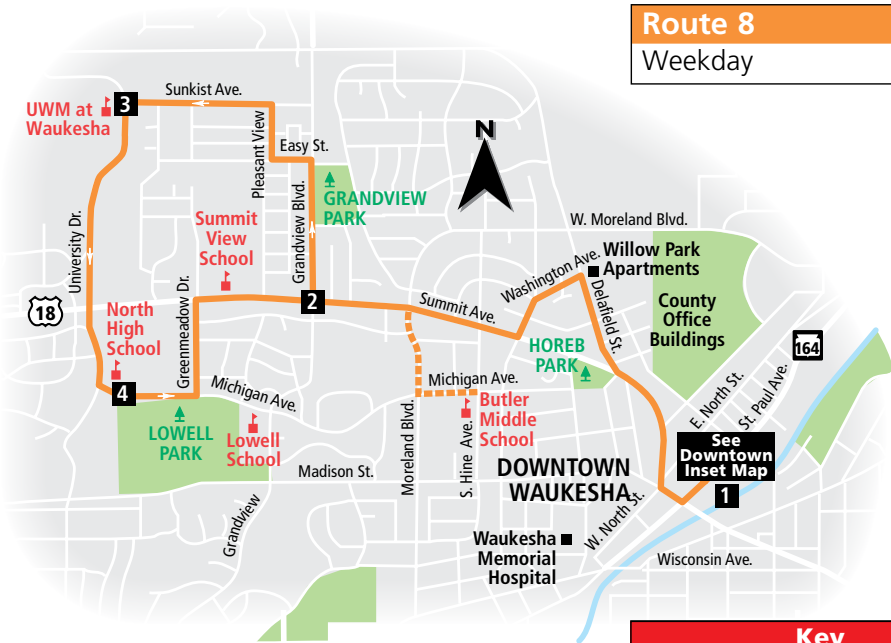

ROUTE
8
Summit

Effective September 3, 2019

At the Downtown Transit Center, all trips come from or go to Route 4

Route 8
Weekday

Key	
	Route 8 - Local service
	Route 8 - Limited service
	7/8 Sunday Service
	Buses travel in direction of arrow
	Timing Point
	School
	Point of Interest
	Park

Route 7/8
Night and Weekend Service

8

Downtown to UWM at Waukesha to Downtown

Downtown Transit Center	Summit & Grandview	UWM at Waukesha (arr)	UWM at Waukesha (dep)	North High School	Summit & Grandview	Downtown Transit Center
1	2	3	3	4	2	1
MONDAY THROUGH FRIDAY						
-:-	5:32	5:36	5:36	5:40	5:43	5:52
5:55	6:02	6:06	6:09	6:13	6:16	6:25
6:30	6:38	6:42	6:42	6:46	6:49	7:00
7:05	7:13	7:17	7:17	7:21	7:24	7:35
7:40	7:48	7:52	7:52	7:56	7:59	8:10
8:15	8:22	8:26	8:29	8:33	8:36	8:45
8:50	8:57	9:01	9:01	9:05	9:08	9:17
9:20	9:27	9:31	9:31	9:35	9:38	9:47
9:50	9:57	10:01	10:01	10:05	10:08	10:17
10:20	10:27	10:31	10:31	10:35	10:38	10:47
10:50	10:57	11:01	11:01	11:05	11:08	11:17
11:20	11:27	11:31	11:31	11:35	11:38	11:47
11:50	11:57	12:01	12:01	12:05	12:08	12:17
12:20	12:27	12:31	12:31	12:35	12:38	12:47
12:50	12:57	1:01	1:01	1:05	1:08	1:17
1:20	1:27	1:31	1:31	1:35	1:38	1:47
1:50	1:57	2:01	2:04	2:08	2:11	2:20
2:25	2:32	2:36	2:39	2:43	2:46	2:55
-:-	▲ S2:51	S2:56	S2:56	S3:10	S3:14	S3:23
3:00	3:07	3:11	3:14	3:18	3:21	3:30
3:35	3:42	3:46	3:49	3:53	3:56	4:05
4:10	4:17	4:21	4:24	4:28	4:31	4:40
4:45	4:52	4:56	4:56	5:00	5:03	5:12
5:15	5:22	5:26	5:26	5:30	5:33	5:42
5:45	5:52	5:56	5:56	6:00	6:03	6:12
6:15	6:22	6:26	6:26	6:30	-:-	-:-

am times (times shown in light type) **pm times** (times shown in **bold** type)

H Via Waukesha Memorial Hospital main entrance.

S Operates school days only.

▲ Leaves Michigan & Kimberly (Butler Middle School) at **2:47pm**