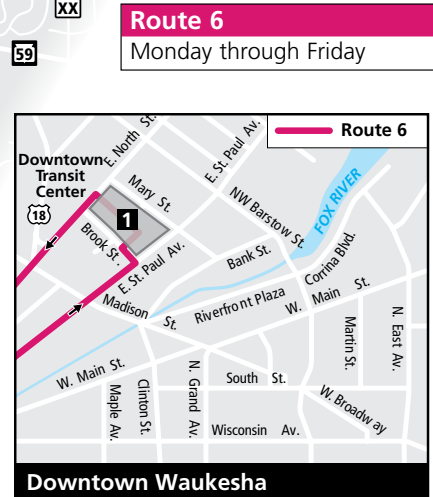

ROUTE 6

St. Paul

Effective September 3, 2019

Route 5/6

Weekend Service

Key

- Route 6 - Local service
- Route 6 - Limited service
- Route 5 & 6 - Local service
- Route 5 & 6 - Limited service
- Buses travel in direction of arrow
- 1 Timing Point
- School
- Point of Interest
- Shopping Center

Route 5 and 6
combine to operate as one route on Weekends.

Route 5/6 Weekend Service Operates from Bay D at the Downtown Transit Center.

Route 6 Operates from Bay E at the Downtown Transit Center.

6

Downtown to Badger Drive

6

Badger Drive to Downtown

Badger Drive	West High School	Shoppes at Fox River	Grandview & Kensington	Moreland & Motor	Downtown Transit Center
6	7	4	3	2	1
MONDAY THROUGH FRIDAY					
6:07	-:-	-:-	6:15	6:20	6:25
6:50	S 7:00	7:13	7:24	7:29	7:35
8:08	-:-	8:23	8:34	8:39	8:45
9:16	-:-	9:23	9:34	9:39	9:45
10:16	-:-	10:23	10:34	10:39	10:45
11:16	-:-	11:23	11:34	11:39	11:45
12:16	-:-	12:23	12:34	12:39	12:45
1:16	-:-	1:23	1:34	1:39	1:45
2:26	-:-	2:33	2:44	2:49	2:55
3:22	S 3:32	3:43	3:54	3:59	4:05
4:38	-:-	4:48	4:59	5:04	5:10
5:41	-:-	5:48	5:59	6:04	6:10
6:41	-:-	6:48	6:59	7:04	7:10

5/6 Downtown to Shoppes at Fox River

Downtown Transit Center	College & Prairie	Moreland & Motor	Grandview & Kensington	Kohl's Aldi	Shoppes at Fox River
1	1A	2	3	4	5
SUNDAYS					
9:50	9:57	10:01	10:05	P 10:11	10:24
10:50	10:57	11:01	11:05	P 11:11	11:24
11:50	11:57	12:01	12:05	P 12:11	12:24
12:50	12:57	1:01	1:05	1:11	1:17
1:50	1:57	2:01	2:05	P 2:11	2:24
2:50	2:57	3:01	3:05	P 3:11	3:24
3:50	3:57	4:01	4:05	P 4:11	4:24
4:50	4:57	5:01	5:05	5:11	5:17