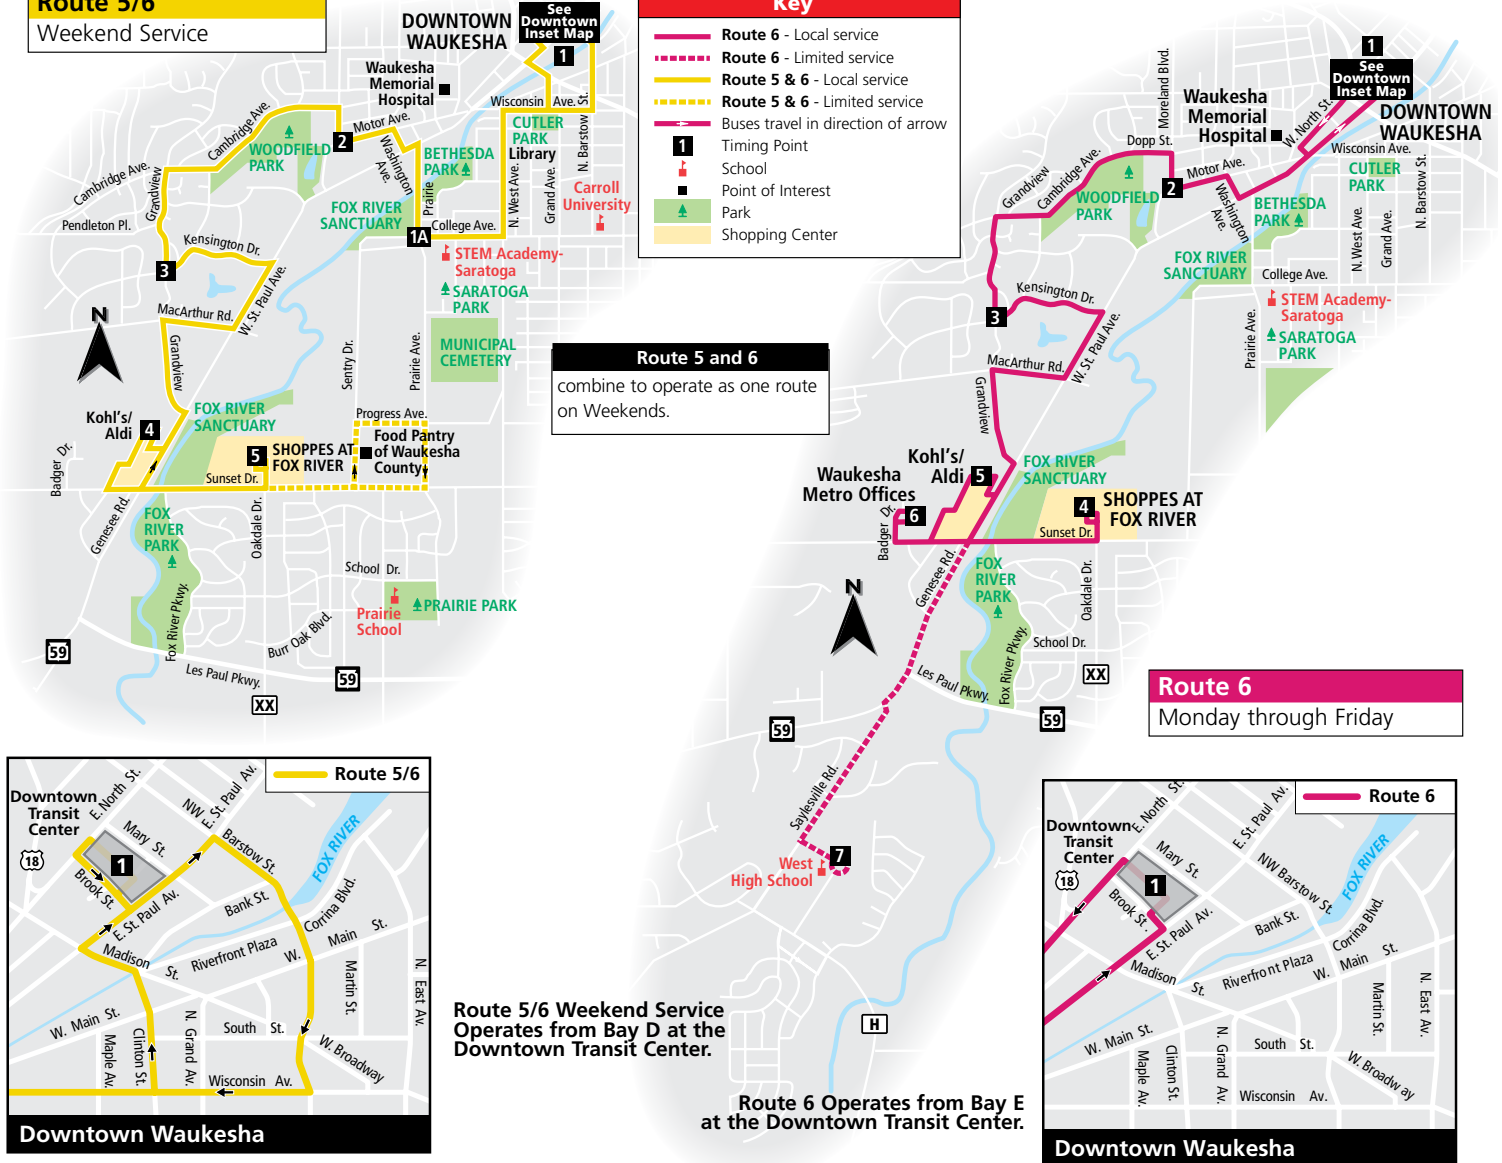

Route 5 and 6
combine to operate as one route on Weekends.

Route 5/6 Weekend Service Operates from Bay D at the Downtown Transit Center.

Route 6 Operates from Bay E at the Downtown Transit Center.

6

Downtown to Badger Drive

P Operates to Sentry, Progress, Prairie, and Sunset prior to the Shoppes at Fox River

5/6**Shoppes at Fox River to Downtown**

Shoppes at Fox River	Grandview & Kensington	Moreland & Motor	College & Prairie	Downtown Transit Center
5	3	2	1A	1
SATURDAYS				
8:24	8:31	8:36	8:40	8:47
9:24	9:31	9:36	9:40	9:47
10:24	10:31	10:36	10:40	10:47
11:24	11:31	11:36	11:40	11:47
12:24	12:31	12:36	12:40	12:47
1:24	1:31	1:36	1:40	1:47
2:24	2:31	2:36	2:40	2:47
3:24	3:31	3:36	3:40	3:47
4:24	4:31	4:36	4:40	4:47
5:24	5:31	5:36	5:40	5:47
6:24	6:31	6:36	6:40	6:47
7:24	7:31	7:36	7:40	7:47

5/6 Downtown to Shoppes at Fox River

Downtown Transit Center	College & Prairie	Moreland & Motor	Grandview & Kensington	Kohl's Aldi	Shoppes at Fox River
1	1A	2	3	4	5
SUNDAYS					
9:50	9:57	10:01	10:05	P 10:11	10:24
10:50	10:57	11:01	11:05	P 11:11	11:24
11:50	11:57	12:01	12:05	P 12:11	12:24
12:50	12:57	1:01	1:05	1:11	1:17
1:50	1:57	2:01	2:05	P 2:11	2:24
2:50	2:57	3:01	3:05	P 3:11	3:24
3:50	3:57	4:01	4:05	P 4:11	4:24
4:50	4:57	5:01	5:05	5:11	5:17

5/6 Shoppes at Fox River to Downtown

Shoppes at Fox River	Grandview & Kensington	Moreland & Motor	College & Prairie	Downtown Transit Center
5	3	2	1A	1
SUNDAYS				
9:24	9:31	9:36	9:40	9:47
10:24	10:31	10:36	10:40	10:47
11:24	11:31	11:36	11:40	11:47
12:24	12:31	12:36	12:40	12:47
1:24	1:31	1:36	1:40	1:47
2:24	2:31	2:36	2:40	2:47
3:24	3:31	3:36	3:40	3:47
4:24	4:31	4:36	4:40	4:47