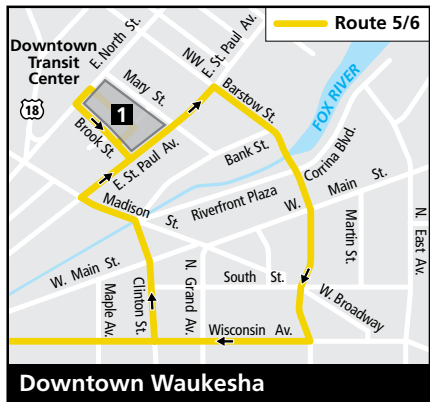

ROUTE 6

St. Paul

Effective September 3, 2019

Route 5/6

Weekend Service

Key

- Route 6 - Local service
- Route 6 - Limited service
- Route 5 & 6 - Local service
- Route 5 & 6 - Limited service
- Buses travel in direction of arrow
- 1 Timing Point
- School
- Point of Interest
- Shopping Center

Route 5 and 6
combine to operate as one route on Weekends.

Route 5/6 Weekend Service Operates from Bay D at the Downtown Transit Center.

Route 6 Operates from Bay E at the Downtown Transit Center.

6

Downtown to Badger Drive

Downtown Transit Center	Moreland & Motor	Grandview & Kensington	Kohl's Aldi	Badger Drive	West High School
1	2	3	5	6	7
MONDAY THROUGH FRIDAY					
6:30	6:35	6:40	6:47	6:50	S 7:00
7:40	7:45	7:50	7:59	8:02	-:-
8:50	8:55	9:00	9:09	9:12	-:-
9:50	9:55	10:00	10:09	10:12	-:-
10:50	10:55	11:00	11:09	11:12	-:-
11:50	11:55	12:00	12:09	12:12	-:-
12:50	12:55	1:00	1:09	1:12	-:-
1:50	1:55	2:00	2:09	2:12	-:-
3:00	3:05	3:10	3:19	3:22	S 3:32
4:10	4:15	4:20	4:29	4:32	-:-
5:15	5:20	5:25	5:34	5:37	-:-
6:15	6:20	6:25	6:34	6:37	-:-
7:15	7:20	7:25	7:34	7:37	-:-
-	-	-	-	-	-
9:15	9:20	9:25	9:34	9:37	-:-

6

Badger Drive to Downtown

Badger Drive	West High School	Shoppes at Fox River	Grandview & Kensington	Moreland & Motor	Downtown Transit Center
6	7	4	3	2	1
MONDAY THROUGH FRIDAY					
6:07	-:-	-:-	6:15	6:20	6:25
6:50	S 7:00	7:13	7:24	7:29	7:35
8:08	-:-	8:23	8:34	8:39	8:45
9:16	-:-	9:23	9:34	9:39	9:45
10:16	-:-	10:23	10:34	10:39	10:45
11:16	-:-	11:23	11:34	11:39	11:45
12:16	-:-	12:23	12:34	12:39	12:45
1:16	-:-	1:23	1:34	1:39	1:45
2:26	-:-	2:33	2:44	2:49	2:55
3:22	S 3:32	3:43	3:54	3:59	4:05
4:38	-:-	4:48	4:59	5:04	5:10
5:41	-:-	5:48	5:59	6:04	6:10
6:41	-:-	6:48	6:59	7:04	7:10