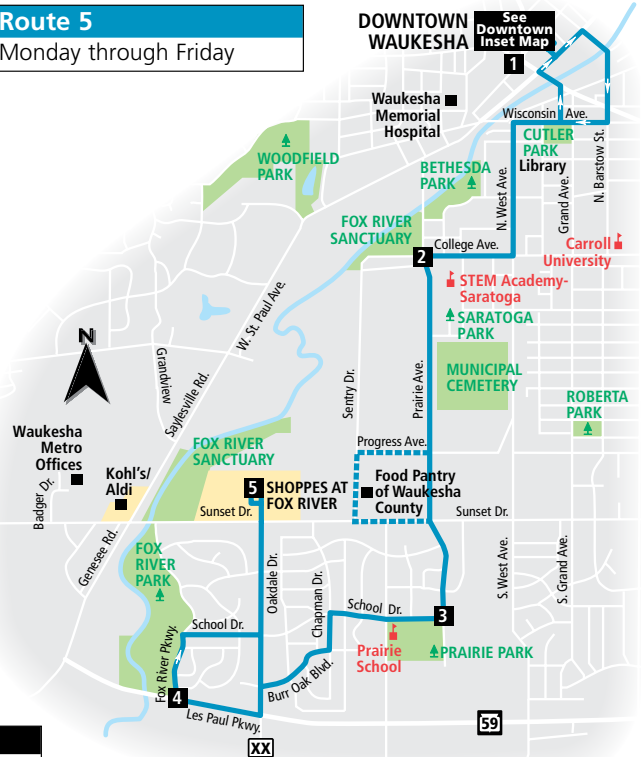

## Route 5/6 Weekend Service

## Route 5 Monday through Friday

**Route 5 and 6**  
combine to operate as one route on Weekends.

Key	
	Route 5 - Local service
	Route 5 - Limited service
	Route 5 & 6 - Local service
	Route 5 & 6 - Limited service
	Buses travel in direction of arrow
	Timing Point
	School
	Point of Interest
	Park
	Shopping Center

Operates from Bay D at the Downtown Transit Center

**P** Operates to Sentry, Progress, Prairie, and Sunset prior to the Shoppes at Fox River