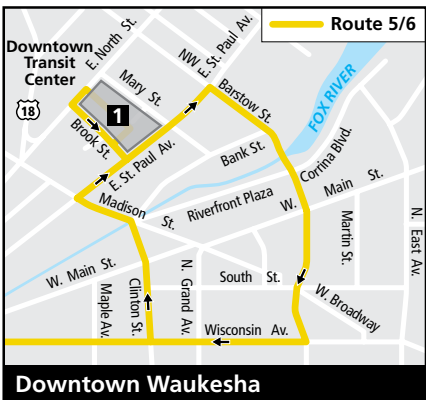

# ROUTE 5 Prairie

Effective January 7, 2019

## Route 5/6 Weekend Service

## Route 5 Monday through Friday

**Route 5 and 6**  
combine to operate as one route on Weekends.

Key	
	Route 5 - Local service
	Route 5 - Limited service
	Route 5 & 6 - Local service
	Route 5 & 6 - Limited service
	Buses travel in direction of arrow
	Timing Point
	School
	Point of Interest
	Park
	Shopping Center

Operates from Bay D at the Downtown Transit Center