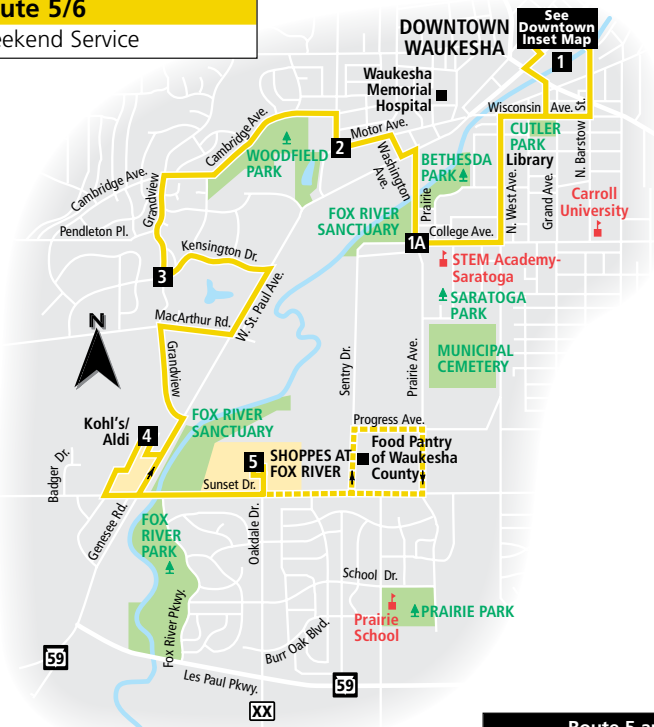

## Route 5 Monday through Friday

**Route 5 and 6**  
combine to operate as one route on Weekends.

Key	
	Route 5 - Local service
	Route 5 - Limited service
	Route 5 & 6 - Local service
	Route 5 & 6 - Limited service
	Buses travel in direction of arrow
	Timing Point
	School
	Point of Interest
	Park
	Shopping Center

Operates from Bay D at the Downtown Transit Center

## 5/6 Downtown to Shoppes at Fox River

Downtown Transit Center	College & Prairie	Moreland & Motor	Grandview & Kensington	Kohl's Aldi	Shoppes at Fox River
1	1A	2	3	4	5
<b>SUNDAYS</b>					
9:50	9:57	10:01	10:05	10:11	10:17
10:50	10:57	11:01	11:05	<b>P11:11</b>	11:24
11:50	11:57	<b>12:01</b>	<b>12:05</b>	<b>P12:11</b>	<b>12:24</b>
<b>12:50</b>	<b>12:57</b>	<b>1:01</b>	<b>1:05</b>	<b>1:11</b>	<b>1:17</b>
<b>1:50</b>	<b>1:57</b>	<b>2:01</b>	<b>2:05</b>	<b>P2:11</b>	<b>2:24</b>
<b>2:50</b>	<b>2:57</b>	<b>3:01</b>	<b>3:05</b>	<b>P3:11</b>	<b>3:24</b>
<b>3:50</b>	<b>3:57</b>	<b>4:01</b>	<b>4:05</b>	<b>P4:11</b>	<b>4:24</b>
<b>4:50</b>	<b>4:57</b>	<b>5:01</b>	<b>5:05</b>	<b>5:11</b>	<b>5:17</b>

**P** Operates to Sentry, Progress, Prairie, and Sunset prior to the Shoppes at Fox River