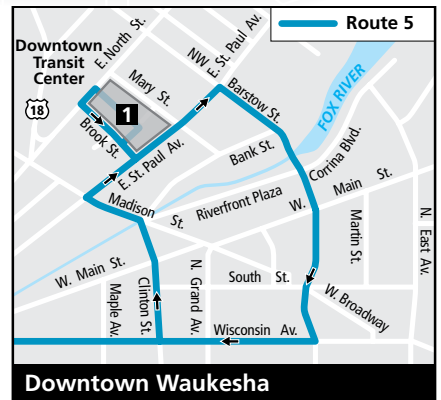

# ROUTE 5 Prairie

Effective January 7, 2019

## Route 5/6 Weekend Service

## Route 5 Monday through Friday

**Route 5 and 6**  
combine to operate as one route on Weekends.

Key	
	Route 5 - Local service
	Route 5 - Limited service
	Route 5 & 6 - Local service
	Route 5 & 6 - Limited service
	Buses travel in direction of arrow
	Timing Point
	School
	Point of Interest
	Park
	Shopping Center

Operates from Bay D at the Downtown Transit Center