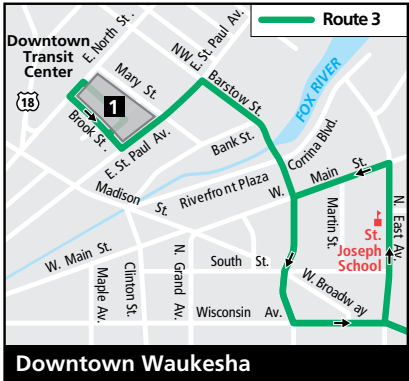

ROUTE 3 Hartwell

Effective January 7, 2019

Downtown Waukesha
At the Downtown Transit Center, all weekday trips come from or go to Route 7.

Route 3 Monday through Friday

Route 3/15 Saturday

Route 3 and 15
combine to operate as one route on Saturdays.

Downtown Waukesha

Key	
	Route 3 - Local service
	Route 3/15 - Local service
	Buses travel in direction of arrow
	Timing Point
	School
	Point of Interest
	Park

3

Downtown to Big Bend & Sunset to Downtown

Downtown Transit Center	Hartwell College	Big Bend & Sunset	Big Bend & Sunset	Hartwell College	Downtown Transit Center
1	2	3	3	2	1
MONDAY THROUGH FRIDAY					
-:-	-:-	6:09	6:09	6:18	6:25
7:05	7:11	7:16	7:19	7:28	7:35
7:40	7:46	7:51	7:54	8:03	8:10
8:15	8:21	8:26	8:29	8:38	8:45
9:20	9:26	9:31	9:31	9:40	9:47
10:20	10:26	10:31	10:31	10:40	10:47
11:20	11:26	11:31	11:31	11:40	11:47
12:20	12:26	12:31	12:31	12:40	12:47
1:20	1:26	1:31	1:31	1:40	1:47
2:25	2:31	2:36	2:39	2:48	2:55
3:35	3:41	3:46	3:49	3:58	4:05
4:10	4:16	4:21	4:24	4:33	4:40
4:45	4:51	4:56	4:56	5:05	5:12
5:45	5:51	5:56	5:56	6:05	6:12
6:45	6:51	6:56	6:56	7:05	7:12

3/15 Outbound from Downtown Waukesha

Downtown Transit Center	Perkins & Lincoln	Fleetfoot & Chippewa	Meijer	Big Bend & Sunset
1	2	3	4	5
SATURDAYS				
8:50	9:00	9:08	9:12	9:15
9:50	10:00	10:08	10:12	10:15
10:50	11:00	11:08	11:12	11:15
11:50	12:00	12:08	12:12	12:15
12:50	1:00	1:08	1:12	1:15
1:50	2:00	2:08	2:12	2:15
2:50	3:00	3:08	3:12	3:15
3:50	4:00	4:08	4:12	4:15
4:50	5:00	5:08	5:12	5:15
5:50	6:00	6:08	6:12	6:15
6:50	7:00	7:08	7:12	7:15

3/15 Inbound to Downtown Waukesha

Big Bend & Sunset	Meijer	Fleetfoot & Chippewa	Perkins & Lincoln	Downtown Transit Center
5	4	3	2	1
SATURDAYS				
8:15	8:20	8:24	8:34	8:45
9:15	9:20	9:24	9:34	9:45
10:15	10:20	10:24	10:34	10:45
11:15	11:20	11:24	11:34	11:45
12:15	12:20	12:24	12:34	12:45
1:15	1:20	1:24	1:34	1:45
2:15	2:20	2:24	2:34	2:45
3:15	3:20	3:24	3:34	3:45
4:15	4:20	4:24	4:34	4:45
5:15	5:20	5:24	5:34	5:45
6:15	6:20	6:24	6:34	6:45
7:15	7:20	7:24	7:34	7:45