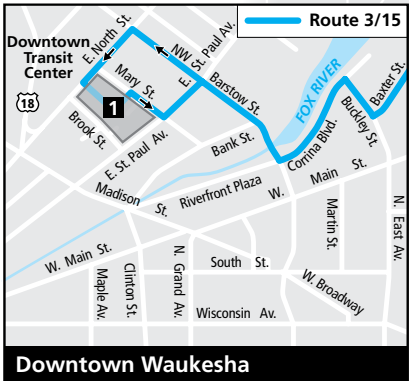

ROUTE 3 Hartwell

Effective January 7, 2019

Downtown Waukesha
At the Downtown Transit Center, all weekday trips come from or go to Route 7.

Route 3 Monday through Friday

Route 3/15 Saturday

Route 3 and 15
combine to operate as one route on Saturdays.

Downtown Waukesha

Key	
	Route 3 - Local service
	Route 3/15 - Local service
	Buses travel in direction of arrow
	Timing Point
	School
	Point of Interest
	Park

3

Downtown to Big Bend & Sunset to Downtown

Downtown Transit Center	Hartwell College	Big Bend & Sunset	Big Bend & Sunset	Hartwell College	Downtown Transit Center
1	2	3	3	2	1
MONDAY THROUGH FRIDAY					
-:-	-:-	6:09	6:09	6:18	6:25
7:05	7:11	7:16	7:19	7:28	7:35
7:40	7:46	7:51	7:54	8:03	8:10
8:15	8:21	8:26	8:29	8:38	8:45
9:20	9:26	9:31	9:31	9:40	9:47
10:20	10:26	10:31	10:31	10:40	10:47
11:20	11:26	11:31	11:31	11:40	11:47
12:20	12:26	12:31	12:31	12:40	12:47
1:20	1:26	1:31	1:31	1:40	1:47
2:25	2:31	2:36	2:39	2:48	2:55
3:35	3:41	3:46	3:49	3:58	4:05
4:10	4:16	4:21	4:24	4:33	4:40
4:45	4:51	4:56	4:56	5:05	5:12
5:45	5:51	5:56	5:56	6:05	6:12
6:45	6:51	6:56	6:56	7:05	7:12

3/15 Outbound from Downtown Waukesha

Downtown Transit Center	Perkins & Lincoln	Fleetfoot & Chippewa	Meijer	Big Bend & Sunset
1	2	3	4	5
SATURDAYS				
8:50	9:00	9:08	9:12	9:15
9:50	10:00	10:08	10:12	10:15
10:50	11:00	11:08	11:12	11:15
11:50	12:00	12:08	12:12	12:15
12:50	1:00	1:08	1:12	1:15
1:50	2:00	2:08	2:12	2:15
2:50	3:00	3:08	3:12	3:15
3:50	4:00	4:08	4:12	4:15
4:50	5:00	5:08	5:12	5:15
5:50	6:00	6:08	6:12	6:15
6:50	7:00	7:08	7:12	7:15

3/15 Inbound to Downtown Waukesha

Big Bend & Sunset	Meijer	Fleetfoot & Chippewa	Perkins & Lincoln	Downtown Transit Center
5	4	3	2	1
SATURDAYS				
8:15	8:20	8:24	8:34	8:45
9:15	9:20	9:24	9:34	9:45
10:15	10:20	10:24	10:34	10:45
11:15	11:20	11:24	11:34	11:45
12:15	12:20	12:24	12:34	12:45
1:15	1:20	1:24	1:34	1:45
2:15	2:20	2:24	2:34	2:45
3:15	3:20	3:24	3:34	3:45
4:15	4:20	4:24	4:34	4:45
5:15	5:20	5:24	5:34	5:45
6:15	6:20	6:24	6:34	6:45
7:15	7:20	7:24	7:34	7:45