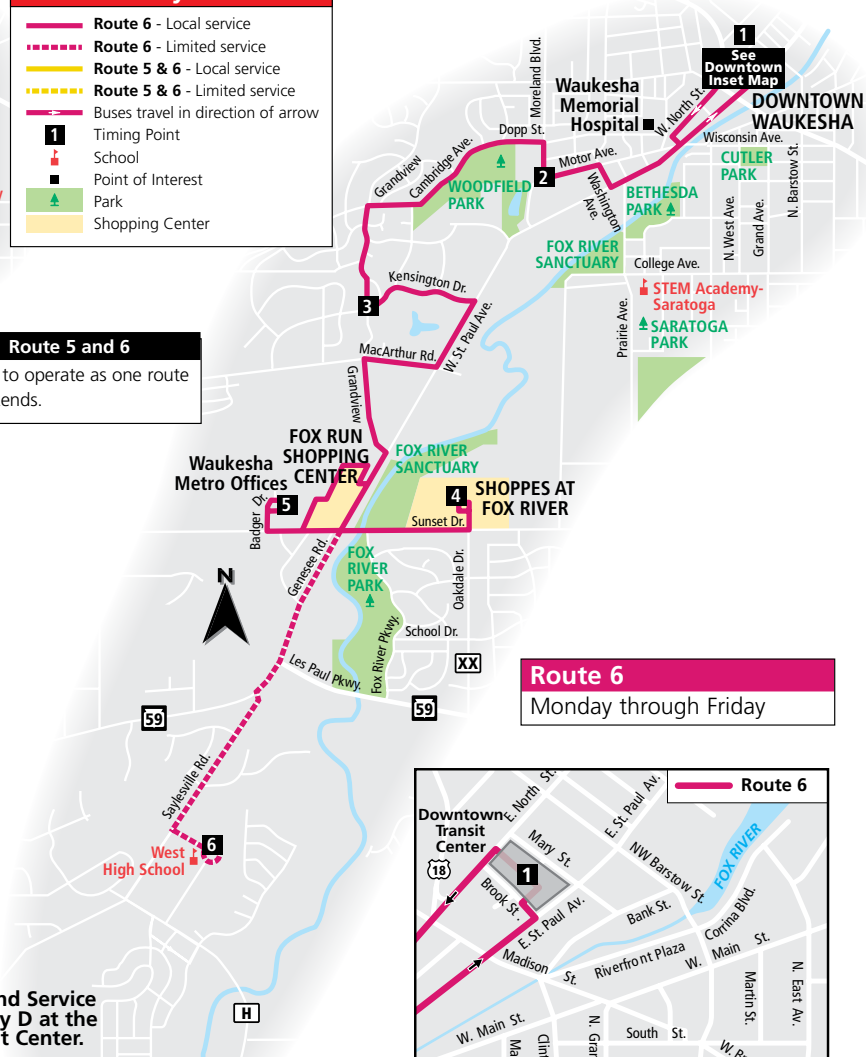

Route 5 and 6
combine to operate as one route on Weekends.

Route 6

Monday through Friday

Route 5/6 Weekend Service Operates from Bay D at the Downtown Transit Center.

Route 6 Operates from Bay E at the Downtown Transit Center.

P Operates to Sentry, Progress, Prairie, and Sunset prior to the Shoppes at Fox River

5/6**Shoppes at Fox River to Downtown**

Shoppes at Fox River	Grandview & Kensington	Moreland & Motor	College & Prairie	Downtown Transit Center
5	3	2	1A	1
SATURDAYS				
8:24	8:31	8:36	8:40	8:47
9:24	9:31	9:36	9:40	9:47
10:24	10:31	10:36	10:40	10:47
11:24	11:31	11:36	11:40	11:47
12:24	12:31	12:36	12:40	12:47
1:24	1:31	1:36	1:40	1:47
2:24	2:31	2:36	2:40	2:47
3:24	3:31	3:36	3:40	3:47
4:24	4:31	4:36	4:40	4:47
5:24	5:31	5:36	5:40	5:47
6:24	6:31	6:36	6:40	6:47
7:24	7:31	7:36	7:40	7:47
8:24	8:31	8:36	8:40	8:47

5/6 Downtown to Shoppes at Fox River

Downtown Transit Center	College & Prairie	Moreland & Motor	Grandview & Kensington	Fox Run Kohl's	Shoppes at Fox River
1	1A	2	3	4	5
SUNDAYS					
9:50	9:57	10:01	10:05	10:11	10:17
10:50	10:57	11:01	11:05	P 11:11	11:24
11:50	11:57	12:01	12:05	P 12:11	12:24
12:50	12:57	1:01	1:05	1:11	1:17
1:50	1:57	2:01	2:05	P 2:11	2:24
2:50	2:57	3:01	3:05	P 3:11	3:24
3:50	3:57	4:01	4:05	P 4:11	4:24
4:50	4:57	5:01	5:05	5:11	5:17

5/6 Shoppes at Fox River to Downtown

Shoppes at Fox River	Grandview & Kensington	Moreland & Motor	College & Prairie	Downtown Transit Center
5	3	2	1A	1
SUNDAYS				
9:24	9:31	9:36	9:40	9:47
10:24	10:31	10:36	10:40	10:47
11:24	11:31	11:36	11:40	11:47
12:24	12:31	12:36	12:40	12:47
1:24	1:31	1:36	1:40	1:47
2:24	2:31	2:36	2:40	2:47
3:24	3:31	3:36	3:40	3:47
4:24	4:31	4:36	4:40	4:47