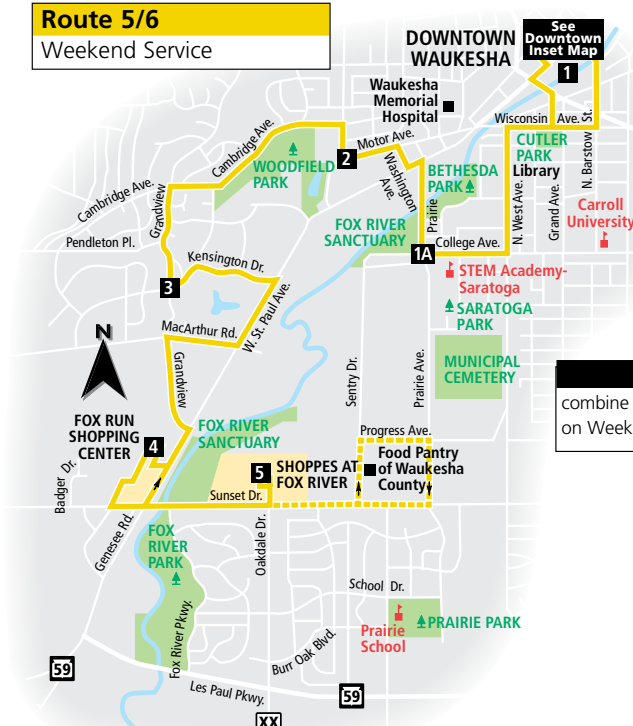

Route 5/6

Weekend Service