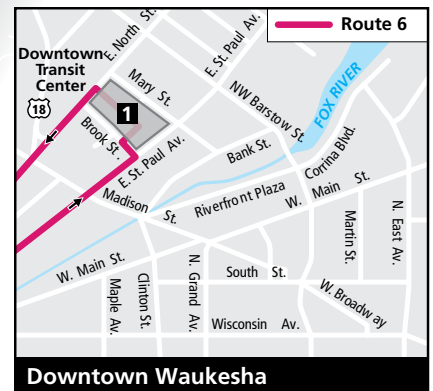

ROUTE 6

St. Paul

Effective October 15, 2018

Route 5/6

Weekend Service

Key

- Route 6 - Local service
- Route 6 - Limited service
- Route 5 & 6 - Local service
- Route 5 & 6 - Limited service
- Buses travel in direction of arrow
- 1 Timing Point
- School
- Point of Interest
- Shopping Center

Route 5 and 6
combine to operate as one route on Weekends.

Route 6

Monday through Friday

Route 5/6 Weekend Service Operates from Bay D at the Downtown Transit Center.

Route 6 Operates from Bay E at the Downtown Transit Center.

6

Downtown to Badger Drive

Downtown Transit Center	Moreland & Motor	Grandview & Kensington	Fox Run Kohls	Badger Drive	West High School
1	2	3	4	5	6
MONDAY THROUGH FRIDAY					
6:30	6:35	6:40	6:47	6:50	SS 7:02
7:40	7:45	7:50	7:59	8:02	SS 8:12
8:50	8:55	9:00	9:09	9:12	-:-
9:50	9:55	10:00	10:09	10:12	-:-
10:50	10:55	11:00	11:09	11:12	-:-
11:50	11:55	12:00	12:09	12:12	-:-
12:50	12:55	1:00	1:09	1:12	-:-
1:50	1:55	2:00	2:09	2:12	-:-
3:00	3:05	3:10	3:19	3:22	SS 3:34
4:10	4:15	4:20	4:29	-:-	S 4:41
5:15	5:20	5:25	5:34	5:37	-:-
5:45	5:50	5:55	6:04	6:07	-:-
6:15	6:20	6:25	6:34	6:37	-:-
7:15	7:20	7:25	7:34	7:37	-:-
-	-	-	-	-	-
9:15	9:20	9:25	9:34	9:37	-:-

6

Badger Drive to Downtown

Badger Drive	West High School	Shoppes at Fox River	Grandview & Kensington	Moreland & Motor	Downtown Transit Center
5	6	4	3	2	1
MONDAY THROUGH FRIDAY					
6:07	-:-	-:-	6:15	6:20	6:25
6:50	SS 7:02	7:13	7:24	7:29	7:35
8:02	SS 8:12	8:23	8:34	8:39	8:45
9:16	-:-	9:23	9:34	9:39	9:45
10:16	-:-	10:23	10:34	10:39	10:45
11:16	-:-	11:23	11:34	11:39	11:45
12:16	-:-	12:23	12:34	12:39	12:45
1:16	-:-	1:23	1:34	1:39	1:45
2:26	-:-	2:33	2:44	2:49	2:55
3:22	SS 3:36	3:43	3:54	3:59	4:05
-:-	S 4:41	4:48	4:59	5:04	5:10
5:41	-:-	5:48	5:59	6:04	6:10
6:41	-:-	6:48	6:59	7:04	7:10