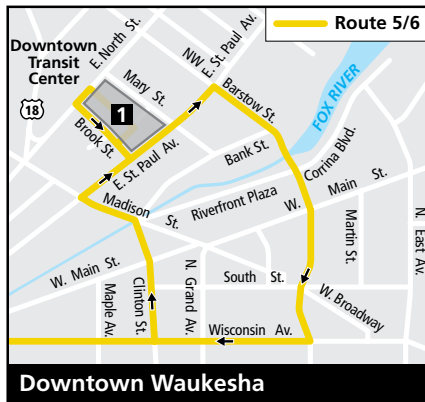

ROUTE 6

St. Paul

Effective October 15, 2018

Route 5/6

Weekend Service

Key

- Route 6 - Local service
- Route 6 - Limited service
- Route 5 & 6 - Local service
- Route 5 & 6 - Limited service
- Buses travel in direction of arrow
- 1 Timing Point
- School
- Point of Interest
- Shopping Center

Route 5 and 6
combine to operate as one route on Weekends.

Route 6

Monday through Friday

Route 5/6 Weekend Service Operates from Bay D at the Downtown Transit Center.

Route 6 Operates from Bay E at the Downtown Transit Center.

6

Downtown to Badger Drive

Downtown Transit Center	Moreland & Motor	Grandview & Kensington	Fox Run Kohls	Badger Drive	West High School
1	2	3	4	5	6
MONDAY THROUGH FRIDAY					
6:30	6:35	6:40	6:47	6:50	SS 7:02
7:40	7:45	7:50	7:59	8:02	SS 8:12
8:50	8:55	9:00	9:09	9:12	-:-
9:50	9:55	10:00	10:09	10:12	-:-
10:50	10:55	11:00	11:09	11:12	-:-
11:50	11:55	12:00	12:09	12:12	-:-
12:50	12:55	1:00	1:09	1:12	-:-
1:50	1:55	2:00	2:09	2:12	-:-
3:00	3:05	3:10	3:19	3:22	SS 3:34
4:10	4:15	4:20	4:29	-:-	S 4:41
5:15	5:20	5:25	5:34	5:37	-:-
5:45	5:50	5:55	6:04	6:07	-:-
6:15	6:20	6:25	6:34	6:37	-:-
7:15	7:20	7:25	7:34	7:37	-:-
-	-	-	-	-	-
9:15	9:20	9:25	9:34	9:37	-:-

6

Badger Drive to Downtown

Badger Drive	West High School	Shoppes at Fox River	Grandview & Kensington	Moreland & Motor	Downtown Transit Center
5	6	4	3	2	1
MONDAY THROUGH FRIDAY					
6:07	-:-	-:-	6:15	6:20	6:25
6:50	SS 7:02	7:13	7:24	7:29	7:35
8:02	SS 8:12	8:23	8:34	8:39	8:45
9:16	-:-	9:23	9:34	9:39	9:45
10:16	-:-	10:23	10:34	10:39	10:45
11:16	-:-	11:23	11:34	11:39	11:45
12:16	-:-	12:23	12:34	12:39	12:45
1:16	-:-	1:23	1:34	1:39	1:45
2:26	-:-	2:33	2:44	2:49	2:55
3:22	SS 3:36	3:43	3:54	3:59	4:05
-:-	S 4:41	4:48	4:59	5:04	5:10
5:41	-:-	5:48	5:59	6:04	6:10
6:41	-:-	6:48	6:59	7:04	7:10