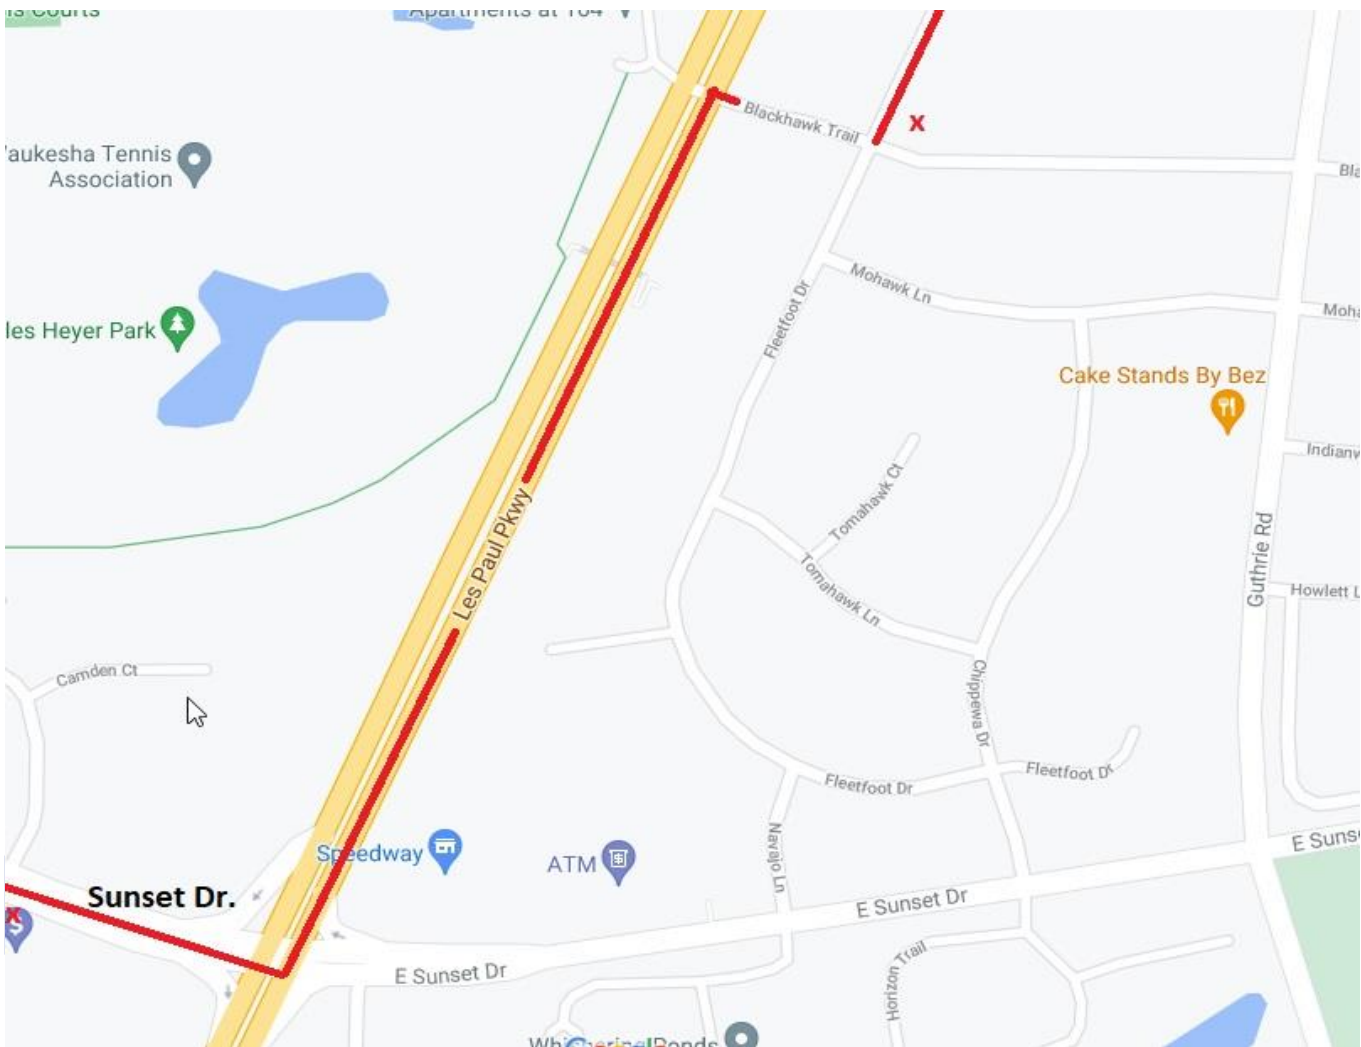

RIDER ALERT

Rt. 15 and Rt. 3/15 Inbound Sunset Detour 6/7/21

Beginning Wednesday, 6/7/21: Due to construction on Sunset, inbound bus stops will not be serviced between the intersections of Sunset & Les Paul Pkwy, to Fleetfoot & Blackhawk until further notice. Detour routing on the map below.