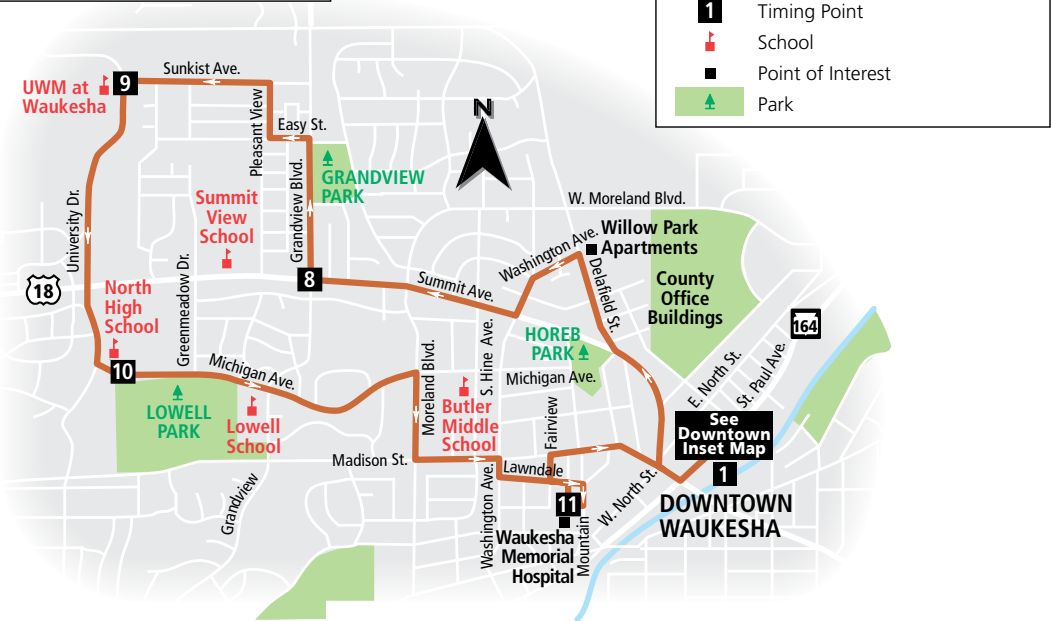

ROUTE 8 Summit

Effective September 8, 2020

At the Downtown Transit Center, all trips come from or go to Route 4

Route 7/8 Night and Weekend Service

8

Downtown to UWM at Waukesha to Downtown

Downtown Transit Center	Summit & Grandview	UWM at Waukesha (arr)	UWM at Waukesha (dep)	North High School	Summit & Grandview	Downtown Transit Center
1	2	3	3	4	2	1
MONDAY THROUGH FRIDAY						
-:-	5:32	5:36	5:36	5:40	5:43	5:52
5:55	6:02	6:06	6:09	6:13	6:16	6:25
6:30	6:38	6:42	6:42	6:46	6:49	7:00
7:05	7:13	7:17	7:17	7:21	7:24	7:35
7:40	7:48	7:52	7:52	7:56	7:59	8:10
8:15	8:22	8:26	8:29	8:33	8:36	8:45
8:50	8:57	9:01	9:01	9:05	9:08	9:17
9:20	9:27	9:31	9:31	9:35	9:38	9:47
9:50	9:57	10:01	10:01	10:05	10:08	10:17
10:20	10:27	10:31	10:31	10:35	10:38	10:47
10:50	10:57	11:01	11:01	11:05	11:08	11:17
11:20	11:27	11:31	11:31	11:35	11:38	11:47
11:50	11:57	12:01	12:01	12:05	12:08	12:17
12:20	12:27	12:31	12:31	12:35	12:38	12:47
12:50	12:57	1:01	1:01	1:05	1:08	1:17
1:20	1:27	1:31	1:31	1:35	1:38	1:47
1:50	1:57	2:01	2:04	2:08	2:11	2:20
2:25	2:32	2:36	2:39	2:43	2:46	2:55
-:-	▲ S2:51	S2:56	S2:56	S3:10	S3:14	S3:23
3:00	3:07	3:11	3:14	3:18	3:21	3:30
3:35	3:42	3:46	3:49	3:53	3:56	4:05
4:10	4:17	4:21	4:24	4:28	4:31	4:40
4:45	4:52	4:56	4:56	5:00	5:03	5:12
5:15	5:22	5:26	5:26	5:30	5:33	5:42
5:45	5:52	5:56	5:56	6:00	6:03	6:12
6:15	6:22	6:26	6:26	6:30	-:-	-:-

S Operates school days only.

▲ Leaves Michigan & Kimberly (Butler Middle School) at **2:47pm**

7/8

Downtown to UWM at Waukesha to Downtown

Downtown Transit Center	Summit & Grandview	UWM at Waukesha	North High School	Waukesha Memorial Hospital	Downtown Transit Center
1	8	9	10	11	1
MONDAY THROUGH FRIDAY EVENINGS					
6:45	6:52	6:56	7:00	7:05	7:10
7:45	7:52	7:56	8:00	8:05	8:10
8:45	8:52	8:56	9:00	9:05	9:10