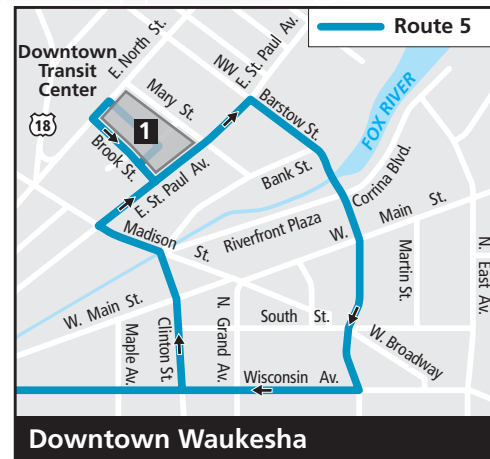

5/6 Shoppes at Fox River to Downtown

Shoppes at Fox River	Grandview & Kensington	Moreland & Motor	College & Prairie	Downtown Transit Center
5	3	2	1A	1
SATURDAYS				
8:24	8:31	8:36	8:40	8:47
9:24	9:31	9:36	9:40	9:47
10:24	10:31	10:36	10:40	10:47
11:24	11:31	11:36	11:40	11:47
12:24	12:31	12:36	12:40	12:47
1:24	1:31	1:36	1:40	1:47
2:24	2:31	2:36	2:40	2:47
3:24	3:31	3:36	3:40	3:47
4:24	4:31	4:36	4:40	4:47
5:24	5:31	5:36	5:40	5:47
6:24	6:31	6:36	6:40	6:47
7:24	7:31	7:36	7:40	7:47

5/6 Shoppes at Fox River to Downtown

Shoppes at Fox River	Grandview & Kensington	Moreland & Motor	College & Prairie	Downtown Transit Center
5	3	2	1A	1
SUNDAYS				
9:24	9:31	9:36	9:40	9:47
10:24	10:31	10:36	10:40	10:47
11:24	11:31	11:36	11:40	11:47
12:24	12:31	12:36	12:40	12:47
1:24	1:31	1:36	1:40	1:47
2:24	2:31	2:36	2:40	2:47
3:24	3:31	3:36	3:40	3:47
4:24	4:31	4:36	4:40	4:47

P Operates to Sentry, Progress, Prairie, and Sunset prior to the Shoppes at Fox River

Operates from Bay D at the Downtown Transit Center

Route 5/6 Weekend Service

Route 5 Monday through Friday

Route 5 and 6 combine to operate as one route on Weekends.

Key

- Route 5 - Local service
- Route 5 - Limited service
- Route 5 & 6 - Local service
- Route 5 & 6 - Limited service
- Buses travel in direction of arrow
- Timing Point
- School
- Point of Interest
- Park
- Shopping Center