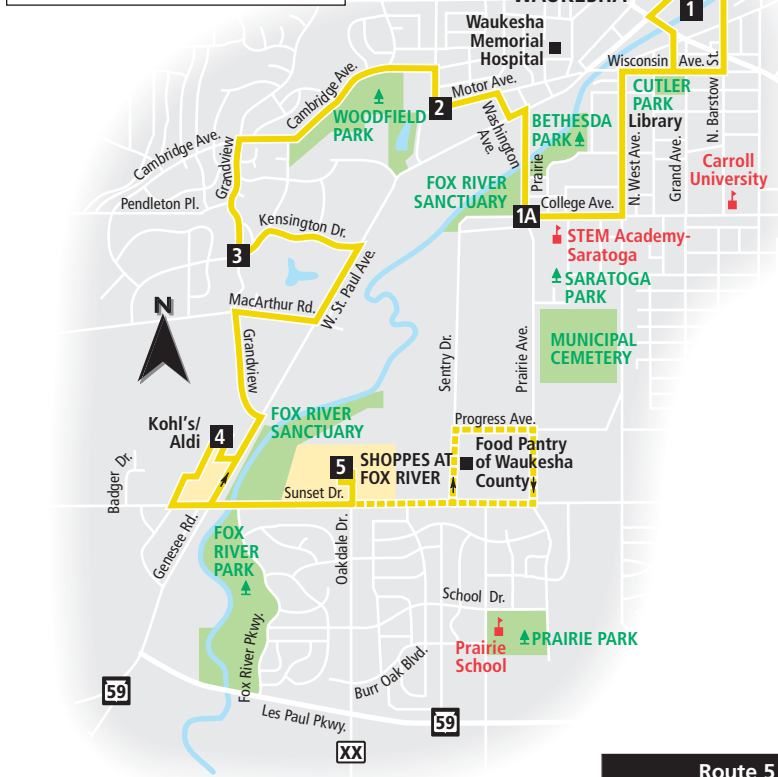

5/6 Shoppes at Fox River to Downtown

Shoppes at Fox River	Grandview & Kensington	Moreland & Motor	College & Prairie	Downtown Transit Center
5	3	2	1A	1
SATURDAYS				
8:24	8:31	8:36	8:40	8:47
9:24	9:31	9:36	9:40	9:47
10:24	10:31	10:36	10:40	10:47
11:24	11:31	11:36	11:40	11:47
12:24	12:31	12:36	12:40	12:47
1:24	1:31	1:36	1:40	1:47
2:24	2:31	2:36	2:40	2:47
3:24	3:31	3:36	3:40	3:47
4:24	4:31	4:36	4:40	4:47
5:24	5:31	5:36	5:40	5:47
6:24	6:31	6:36	6:40	6:47
7:24	7:31	7:36	7:40	7:47

5/6 Shoppes at Fox River to Downtown

Shoppes at Fox River	Grandview & Kensington	Moreland & Motor	College & Prairie	Downtown Transit Center
5	3	2	1A	1
SUNDAYS				
9:24	9:31	9:36	9:40	9:47
10:24	10:31	10:36	10:40	10:47
11:24	11:31	11:36	11:40	11:47
12:24	12:31	12:36	12:40	12:47
1:24	1:31	1:36	1:40	1:47
2:24	2:31	2:36	2:40	2:47
3:24	3:31	3:36	3:40	3:47
4:24	4:31	4:36	4:40	4:47

P Operates to Sentry, Progress, Prairie, and Sunset prior to the Shoppes at Fox River

Operates from Bay D at the Downtown Transit Center

Route 5/6 Weekend Service

Route 5 Monday through Friday

Route 5 and 6 combine to operate as one route on Weekends.

Key

- Route 5 - Local service
- Route 5 - Limited service
- Route 5 & 6 - Local service
- Route 5 & 6 - Limited service
- Buses travel in direction of arrow
- Timing Point
- School
- Point of Interest
- Park
- Shopping Center