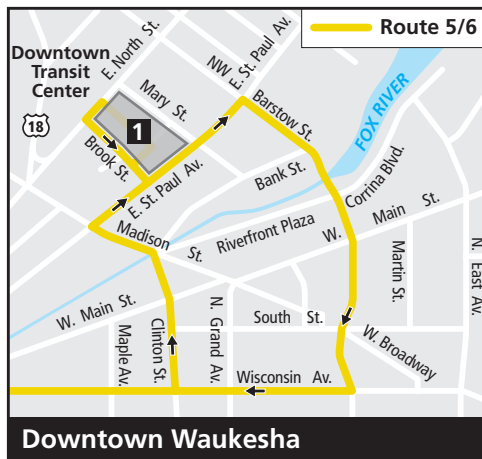

5/6 Downtown to Shoppes at Fox River

Downtown Transit Center	College & Prairie	Moreland & Motor	Grandview & Kensington	Kohl's Aldi	Shoppes at Fox River
1	1A	2	3	4	5
SUNDAYS					
9:50	9:57	10:01	10:05	P10:11	10:24
10:50	10:57	11:01	11:05	P11:11	11:24
11:50	11:57	12:01	12:05	P12:11	12:24
12:50	12:57	1:01	1:05	1:11	1:17
1:50	1:57	2:01	2:05	P2:11	2:24
2:50	2:57	3:01	3:05	P3:11	3:24
3:50	3:57	4:01	4:05	P4:11	4:24
4:50	4:57	5:01	5:05	5:11	5:17

5/6 Shoppes at Fox River to Downtown

Shoppes at Fox River	Grandview & Kensington	Moreland & Motor	College & Prairie	Downtown Transit Center
5	3	2	1A	1
SATURDAYS				
8:24	8:31	8:36	8:40	8:47
9:24	9:31	9:36	9:40	9:47
10:24	10:31	10:36	10:40	10:47
11:24	11:31	11:36	11:40	11:47
12:24	12:31	12:36	12:40	12:47
1:24	1:31	1:36	1:40	1:47
2:24	2:31	2:36	2:40	2:47
3:24	3:31	3:36	3:40	3:47
4:24	4:31	4:36	4:40	4:47
5:24	5:31	5:36	5:40	5:47
6:24	6:31	6:36	6:40	6:47
7:24	7:31	7:36	7:40	7:47

5/6 Shoppes at Fox River to Downtown

Shoppes at Fox River	Grandview & Kensington	Moreland & Motor	College & Prairie	Downtown Transit Center
5	3	2	1A	1
SUNDAYS				
9:24	9:31	9:36	9:40	9:47
10:24	10:31	10:36	10:40	10:47
11:24	11:31	11:36	11:40	11:47
12:24	12:31	12:36	12:40	12:47
1:24	1:31	1:36	1:40	1:47
2:24	2:31	2:36	2:40	2:47
3:24	3:31	3:36	3:40	3:47
4:24	4:31	4:36	4:40	4:47

P Operates to Sentry, Progress, Prairie, and Sunset prior to the Shoppes at Fox River

Operates from Bay D at the Downtown Transit Center

Route 5/6 Weekend Service

Route 5 Monday through Friday

Route 5 and 6 combine to operate as one route on Weekends.