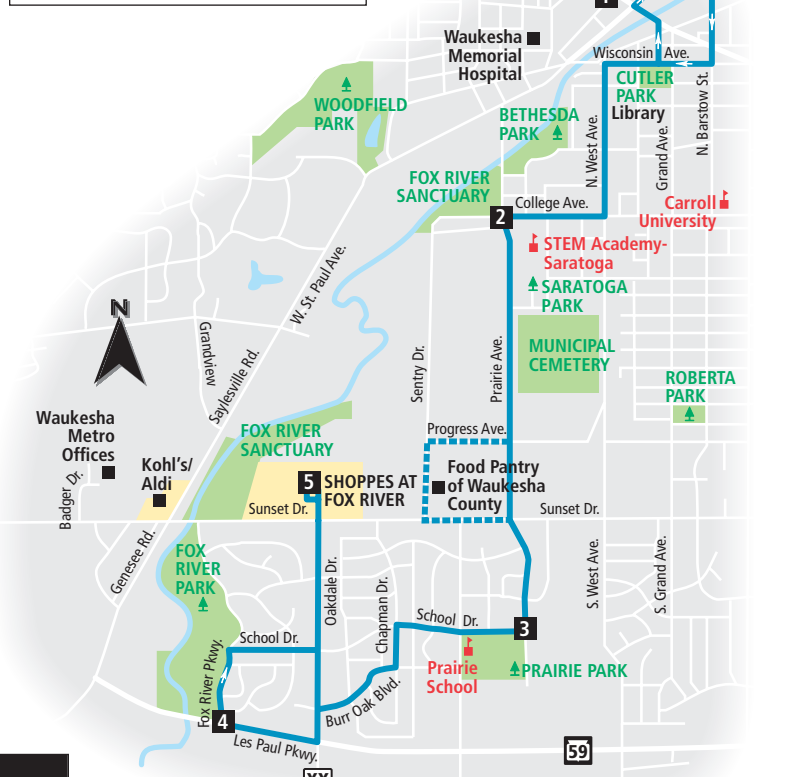

5/6 Shoppes at Fox River to Downtown

Shoppes at Fox River	Grandview & Kensington	Moreland & Motor	College & Prairie	Downtown Transit Center
5	3	2	1A	1
SATURDAYS				
8:24	8:31	8:36	8:40	8:47
9:24	9:31	9:36	9:40	9:47
10:24	10:31	10:36	10:40	10:47
11:24	11:31	11:36	11:40	11:47
12:24	12:31	12:36	12:40	12:47
1:24	1:31	1:36	1:40	1:47
2:24	2:31	2:36	2:40	2:47
3:24	3:31	3:36	3:40	3:47
4:24	4:31	4:36	4:40	4:47
5:24	5:31	5:36	5:40	5:47
6:24	6:31	6:36	6:40	6:47
7:24	7:31	7:36	7:40	7:47

5/6 Shoppes at Fox River to Downtown

Shoppes at Fox River	Grandview & Kensington	Moreland & Motor	College & Prairie	Downtown Transit Center
5	3	2	1A	1
SUNDAYS				
9:24	9:31	9:36	9:40	9:47
10:24	10:31	10:36	10:40	10:47
11:24	11:31	11:36	11:40	11:47
12:24	12:31	12:36	12:40	12:47
1:24	1:31	1:36	1:40	1:47
2:24	2:31	2:36	2:40	2:47
3:24	3:31	3:36	3:40	3:47
4:24	4:31	4:36	4:40	4:47

P Operates to Sentry, Progress, Prairie, and Sunset prior to the Shoppes at Fox River

Operates from Bay D at the Downtown Transit Center

Route 5/6 Weekend Service

Route 5 Monday through Friday

Route 5 and 6 combine to operate as one route on Weekends.

Key

- Route 5 - Local service
- Route 5 - Limited service
- Route 5 & 6 - Local service
- Route 5 & 6 - Limited service
- Buses travel in direction of arrow
- Timing Point
- School
- Point of Interest
- Park
- Shopping Center